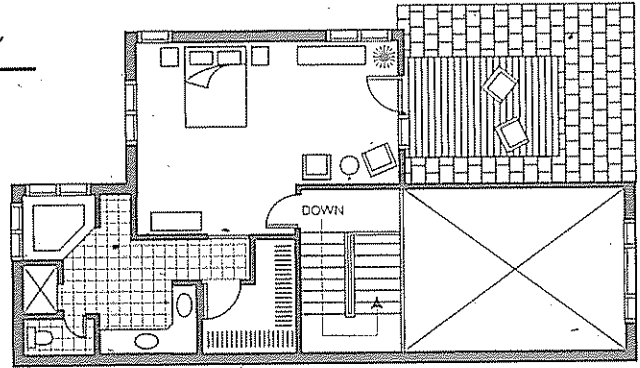

the Cedar

3 Bedroom/3 Bath
2,093 sq ft living area
276 sq ft decks
350 sq ft garage/storage

ALTERNATE PLAN

4 Bedroom/4 Bath
2,385 sq ft living area
276 sq ft decks
350 sq ft garage/storage

UPPER LEVEL

MAIN LEVEL

LOWER LEVEL

ALTERNATE LOWER LEVEL