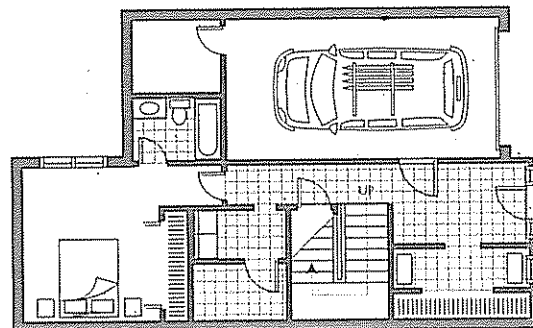

the Cedar

3 Bedroom/3 Bath
2,093 sq ft living area
276 sq ft decks
350 sq ft garage/storage

ALTERNATE PLAN

4 Bedroom/4 Bath
2,385 sq ft living area
276 sq ft decks
350 sq ft garage/storage

UPPER LEVEL

MAIN LEVEL

LOWER LEVEL

ALTERNATE LOWER LEVEL