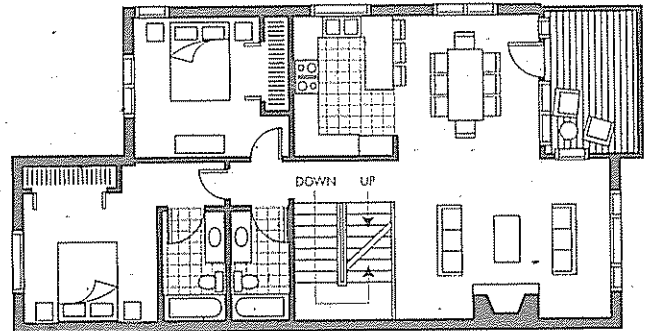

the Cedar

3 Bedroom/3 Bath
2,093 sq ft living area
276 sq ft decks
350 sq ft garage/storage

ALTERNATE PLAN

4 Bedroom/4 Bath
2,385 sq ft living area
276 sq ft decks
350 sq ft garage/storage

UPPER LEVEL

MAIN LEVEL

LOWER LEVEL

ALTERNATE LOWER LEVEL