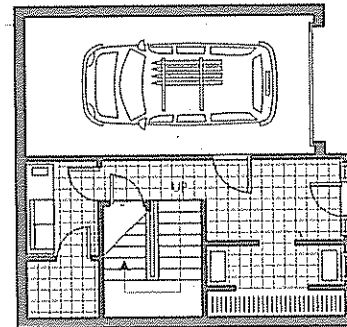

the Cedar

3 Bedroom/3 Bath
2,093 sq ft living area
276 sq ft decks
350 sq ft garage/storage

ALTERNATE PLAN

4 Bedroom/4 Bath
2,385 sq ft living area
276 sq ft decks
350 sq ft garage/storage

UPPER LEVEL

MAIN LEVEL

LOWER LEVEL

ALTERNATE LOWER LEVEL