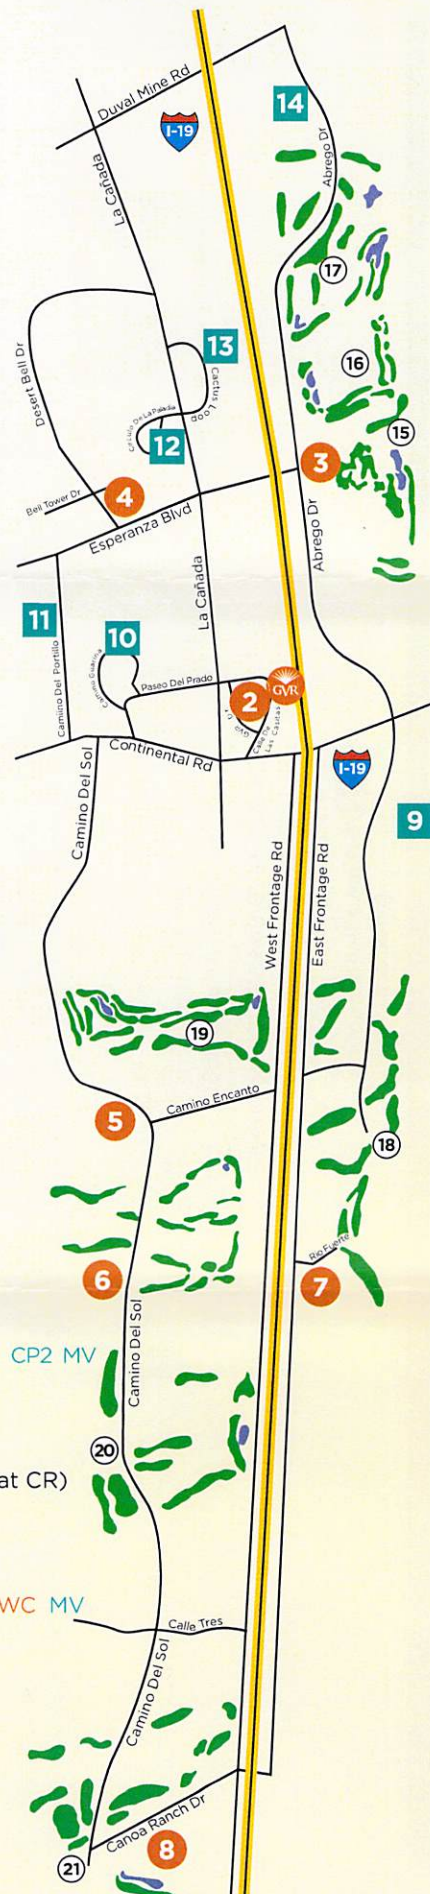

MAJOR CENTERS

- **Administrative Offices**
  1070 S. Calle de las Casitas
  (520) 625-3440
- **2 West Center (WC)**
  1111 S. GVR Dr.
  Box Office: (520) 625-0288
- **3 East Center (EC)**
  7 S. Abrego Dr.
- **4 Las Campanas (LC)**
  565 W. Belltower Dr.
- **5 Desert Hills (DH)**
  2980 S. Camino Del Sol
- **6 Canoa Hills (CH)**
  3660 S. Camino Del Sol
- **7 Santa Rita Springs (SRS)**
  921 W. Via Rio Fuerte
- **8 Canoa Ranch (CR)**
  5750 S. Turquoise Mountain Dr.

GREEN VALLEY GOLF COURSES*

- **15** Tortuga Public Golf Course
- **16** Haven Public Golf Course
- **17** Country Club of Green Valley
  (Private Golf Course)
- **18** Torres Blancas Public Golf Course
- **19** Desert Hills Private Golf Course
- **20** San Ignacio Public Golf Course
- **21** Canoa Ranch Public Golf Course

SATELLITE CENTERS

- **9** Abrego South (ABS)
  1655 S. Abrego Dr.
- **10** Continental Vistas (CV)
  906 W. Camino Guarina
- **11** Madera Vista (MV)
  440 S. Camino Del Portillo
- **12** Casa Paloma 1 (CPI)
  400 W. Circulo Del Paladin
- **13** Casa Paloma 2 (CP2)
  330 N. Calle de las Banderolas
- **14** Abrego North (ABN)
  1601 N. Abrego Dr.

*Green Valley Recreation does not own or operate any Green Valley area golf courses.

ACTIVITIES AND AMENITIES BY LOCATION

Administrative Office MSC	Dance Studio SRS	Ramadas CH LC MV
Customer Service Offices CH EC LC WC SRS	Fitness Centers CH CR DH EC LC SRS	Ramps (pool) CH LC
Art Studio/Rooms DH EC SRS	Gazebo CH	Restrooms ALL
Auditorium & Stage CH DH EC LC WC	Gift Shop WC	Sauna DH
Basketball CR	Grills (BBQ) CH CPI MV	Shuffleboard DH WC ABS CPI CP2 MV
Billiards DH EC WC	Horseshoes ABS CPI	Spas ALL
Bocce CH LC	Kitchenettes CR SRS & Satellites	Swimming Pools ALL (indoor pool at CR)
Camera Studio SRS	Lap Lanes (pool) CH CR DH LC SRS WC	Table Tennis LC CH SRS
Catering Kitchens EC CH DH LC WC	Lapidary Silversmithing DH EC WC	Tennis Courts CH DH EC LC WC MV
Ceramics Studio DH	Meeting Rooms ALL	Volleyball Courts ABS
Chair Lifts (pool) CR DH EC LC SRS ABN ABS	Picnic Area CH SRS	Wallyball Court LC
Clay Studio SRS	Pickleball EC CR	Woodworking WC
Computer Club SRS	Racquetball Courts LC	WiFi ALL