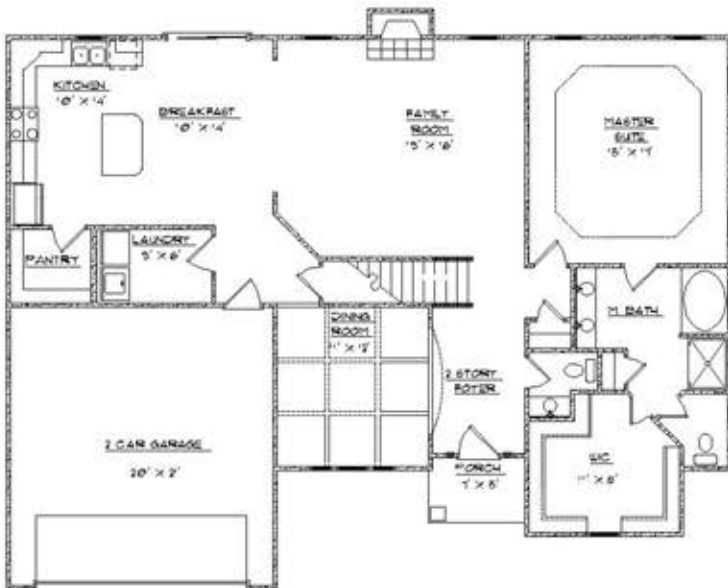

STATESIDE HOMESSM
HOMEBUILDERS
 SUPERIOR DESIGNS - QUALITY CRAFTSMANSHIP

BERKLEY

APPROXIMATE
 HEATED SQ. FT.:

2920

BEDROOMS:

5

BATHROOMS:

3.5

Exterior detail and floor coverings may vary. We reserve the right to make changes in plans and specifications. Dimensions may not be exact. Features may vary according to different elevations and specifications.