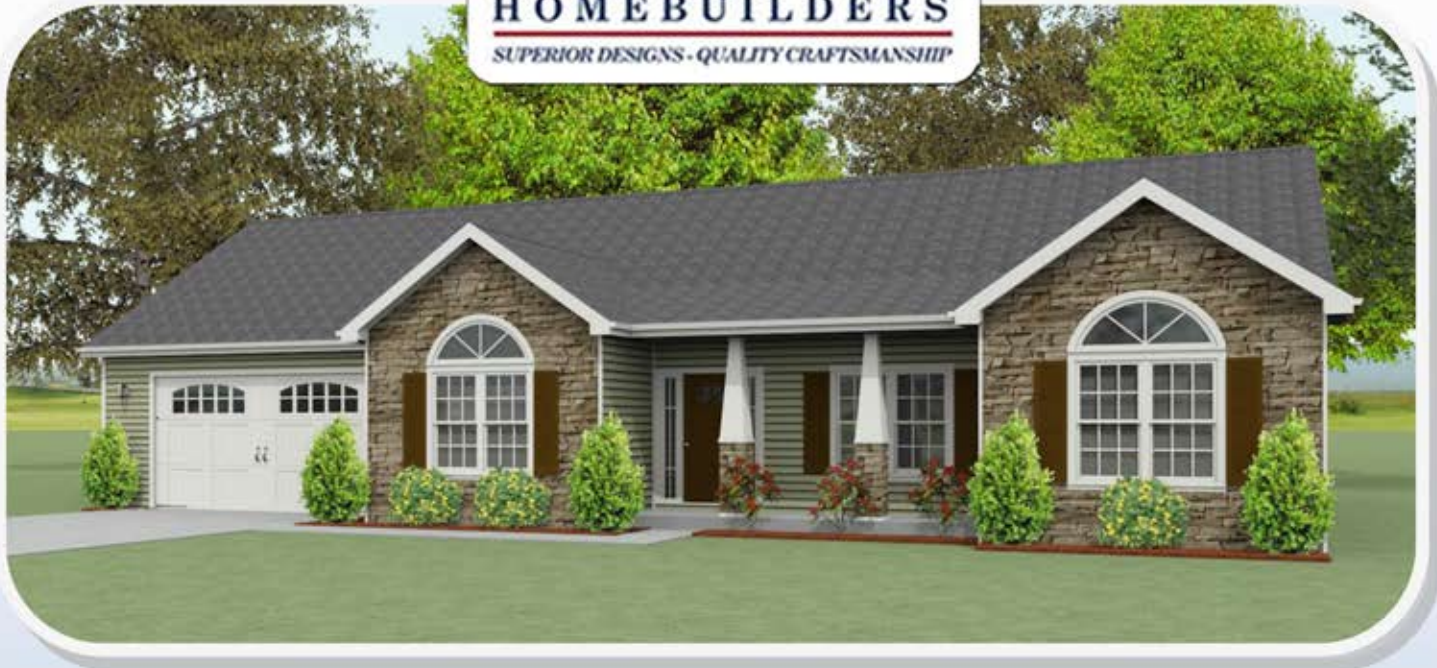

**STATESIDE HOMES<sup>INC.</sup>**  
**HOMEBUILDERS**  
 SUPERIOR DESIGNS • QUALITY CRAFTSMANSHIP

**BRIDGEPORT**  
 APPROXIMATE  
 HEATED SQ.  
 FT.:  
1681  
 BEDROOMS:  
3  
 BATHROOMS:  
2

Exterior detail and floor coverings may vary. We reserve the right to make changes in plans and specifications. Dimensions may not be exact. Features may vary according to different elevations and specifications.