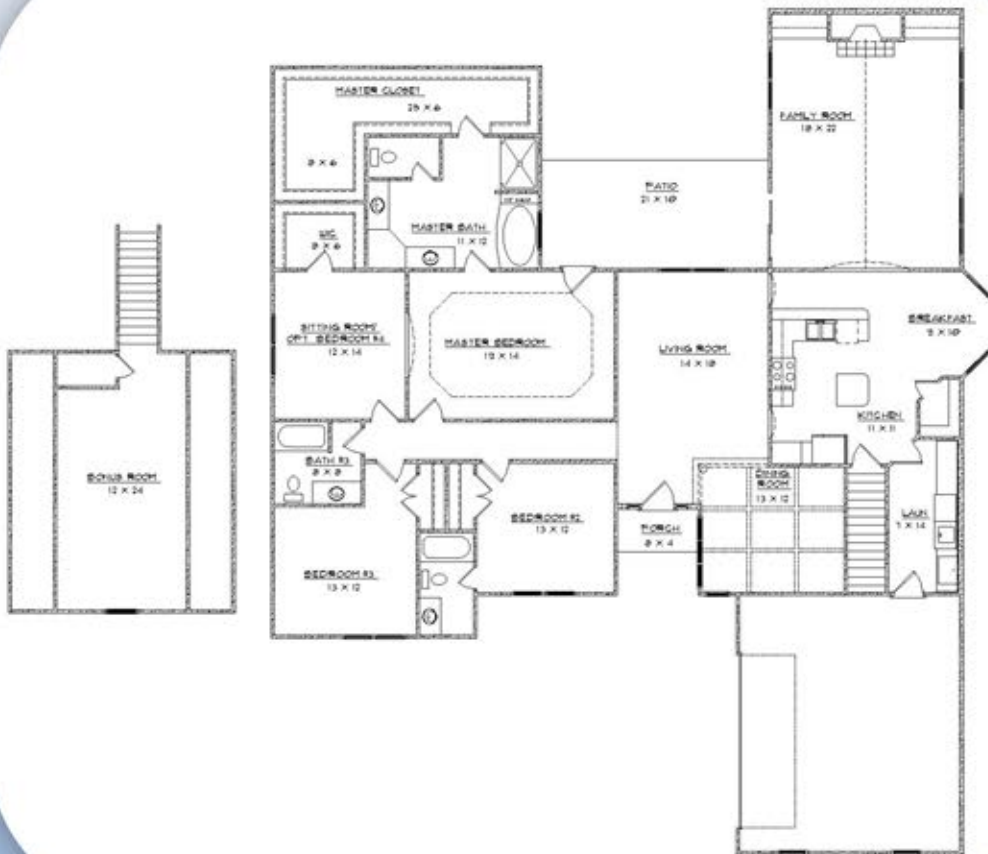

STATESIDE HOMES CO.
HOMEBUILDERS
 SUPERIOR DESIGNS - QUALITY CRAFTSMANSHIP

GRANT
 APPROXIMATE
 HEATED SQ. FT.:
3181
 BEDROOMS:
3/4
 BATHROOMS:
3

Exterior detail and floor coverings may vary. We reserve the right to make changes in plans and specifications. Dimensions may not be exact. Features may vary according to different elevations and specifications.