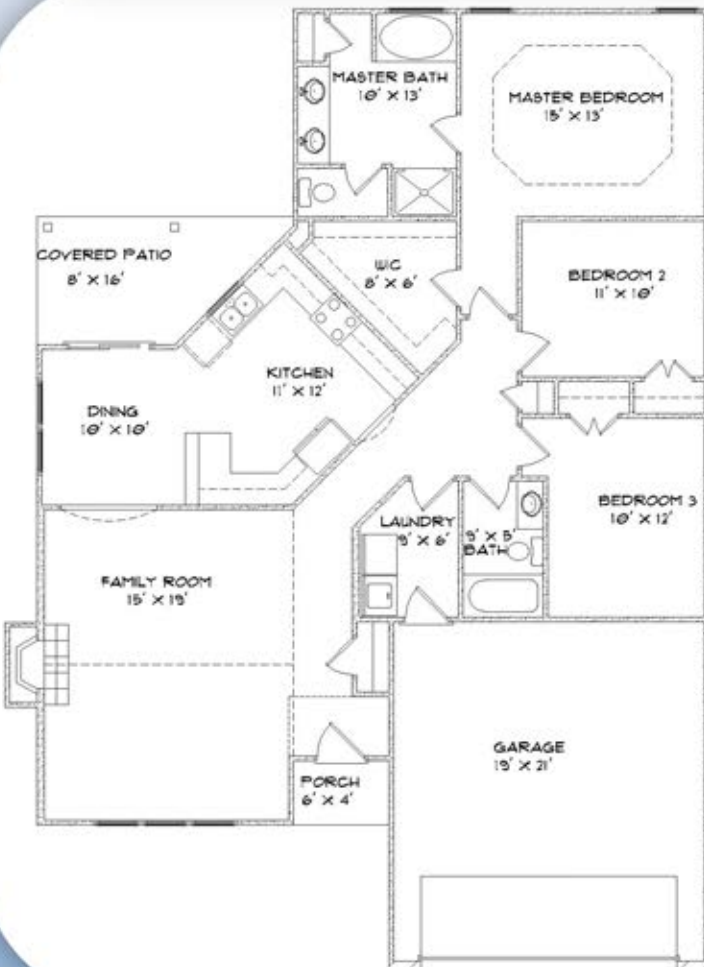

STATESIDEHOMES
HOME BUILDERS
SUPERIOR DESIGNS - QUALITY CRAFTSMANSHIP

HENLEY A

APPROXIMATE
HEATED SQ. FT.:

1569

BEDROOMS:

3

BATHROOMS:

2

Exterior detail and floor coverings may vary. We reserve the right to make changes in plans and specifications. Dimensions may not be exact. Features may vary according to different elevations and specifications.