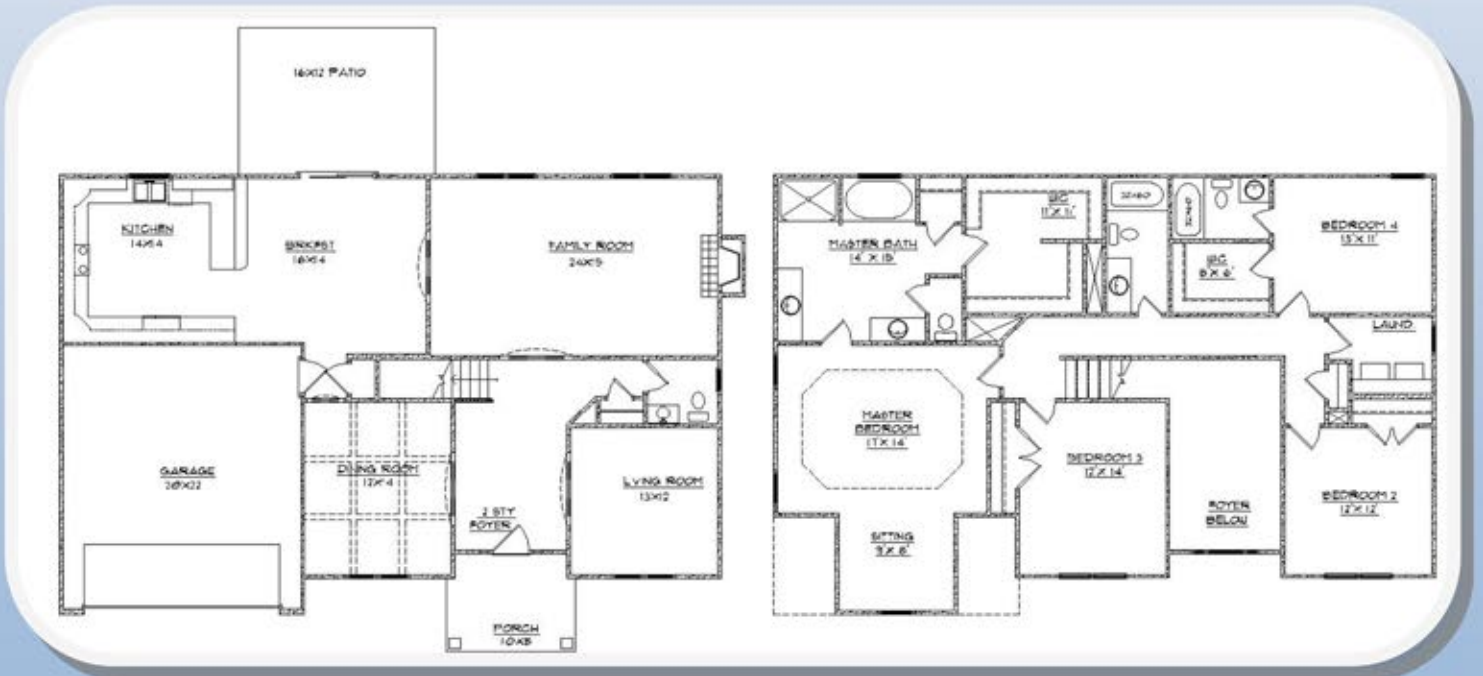

**STATESIDE HOMES**<sup>SM</sup>  
**HOME BUILDERS**  
 SUPERIOR DESIGNS - QUALITY CRAFTSMANSHIP

**HERNDON B**

APPROXIMATE  
 HEATED SQ.

FT.:

2975

BEDROOMS:

4

BATHROOMS:

3.5

Exterior detail and floor coverings may vary. We reserve the right to make changes in plans and specifications. Dimensions may not be exact. Features may vary according to different elevations and specifications.