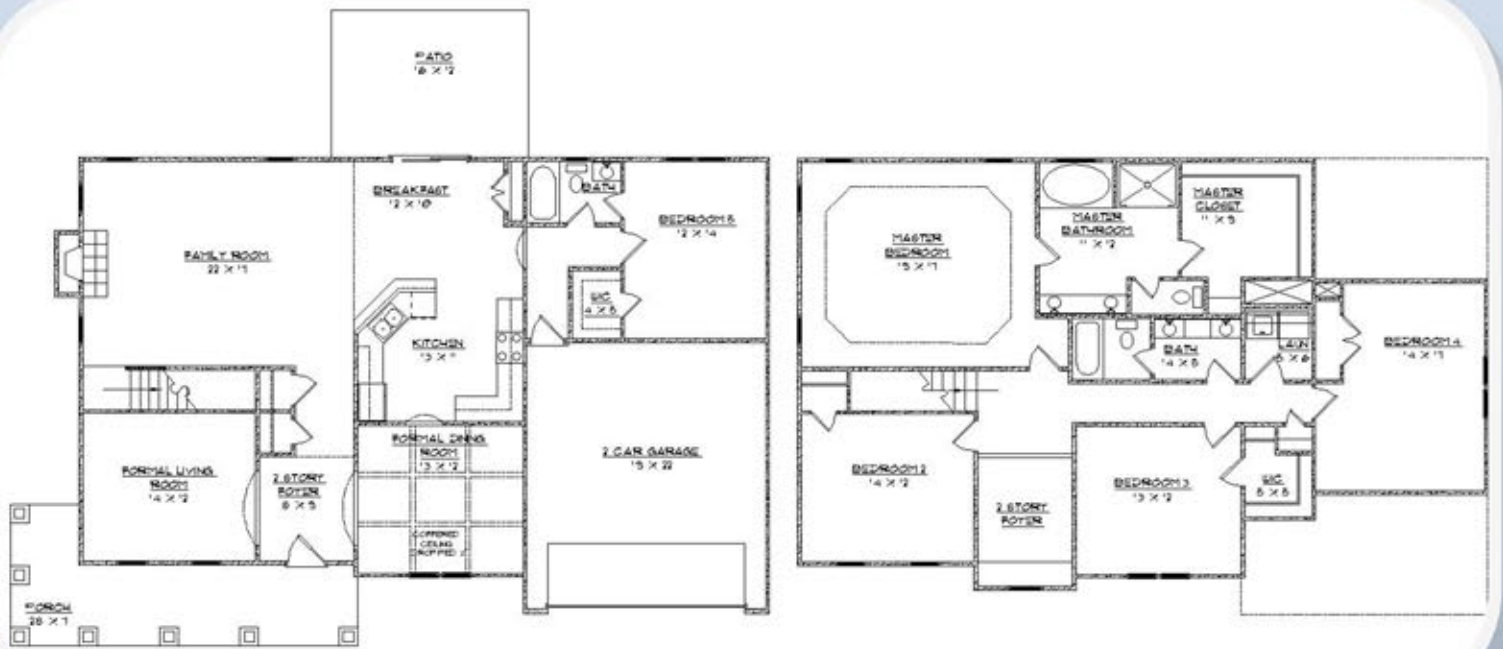

STATESIDEHOMES^{COM}
HOMEBUILDERS
 SUPERIOR DESIGNS - QUALITY CRAFTSMANSHIP

LIBERTY
 APPROXIMATE
 HEATED SQ.
 FT.:
3035
 BEDROOMS:
5
 BATHROOMS:
3

Exterior detail and floor coverings may vary. We reserve the right to make changes in plans and specifications. Dimensions may not be exact. Features may vary according to different elevations and specifications.