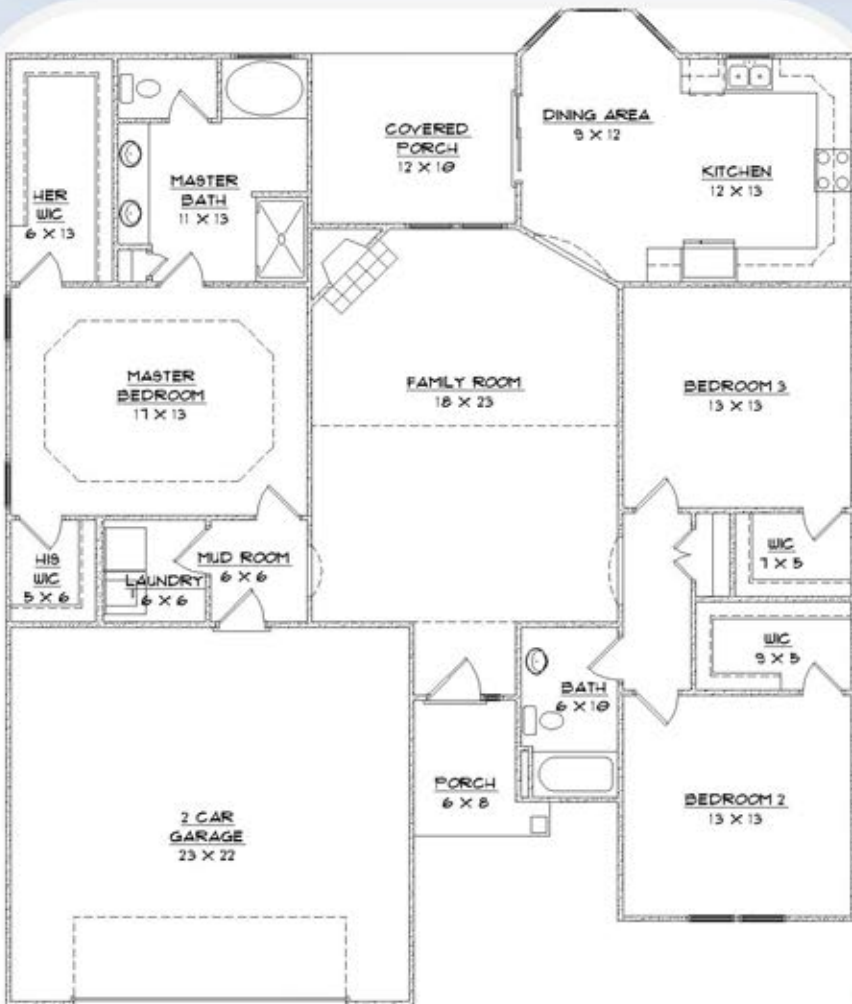

STATESIDE HOMES
HOMEBUILDERS
SUPERIOR DESIGNS - QUALITY CRAFTSMANSHIP

RAEGAN

APPROXIMATE
HEATED SQ. FT.:

1916

BEDROOMS:

3

BATHROOMS:

2

Exterior detail and floor coverings may vary. We reserve the right to make changes in plans and specifications. Dimensions may not be exact. Features may vary according to different elevations and specifications.