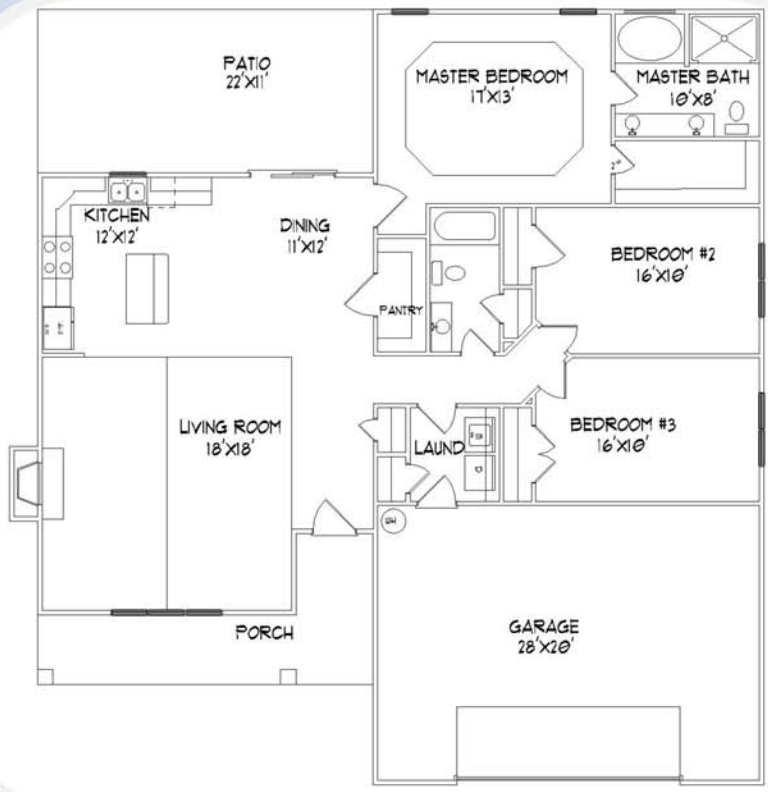

STATESIDE HOMESSM
HOMEBUILDERS
 SUPERIOR DESIGNS - QUALITY CRAFTSMANSHIP

KAYLEY

1734

APPROXIMATE
HEATED SQ. FT.:

1734

BEDROOMS:

3

BATHROOMS:

2

Exterior detail and floor coverings may vary. We reserve the right to make changes in plans and specifications. Dimensions may not be exact. Features may vary according to different elevations and specifications.