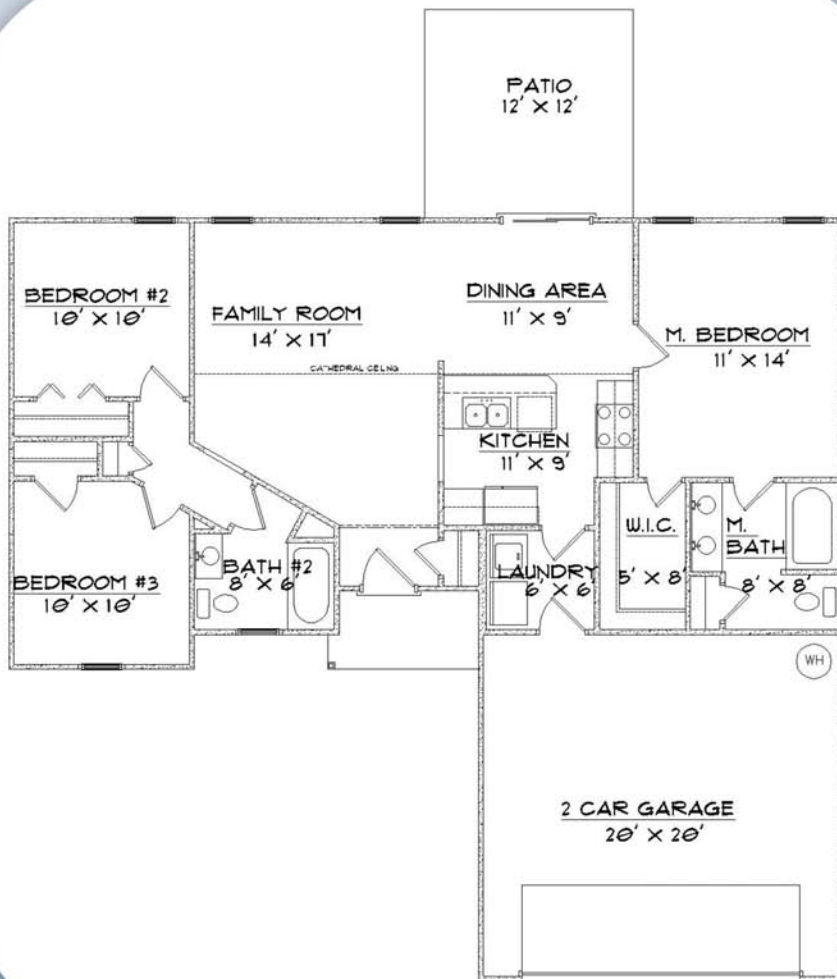

STATESIDE HOMES
HOMEBUILDERS
 SUPERIOR DESIGNS - QUALITY CRAFTSMANSHIP

STANSBURY
 APPROXIMATE
 HEATED SQ. FT.:
1150
 BEDROOMS:
3
 BATHROOMS:
2

Exterior detail and floor coverings may vary.
 We reserve the right to make changes in
 plans and specifications. Dimensions may not
 be exact. Features may vary according to
 different elevations and specifications.