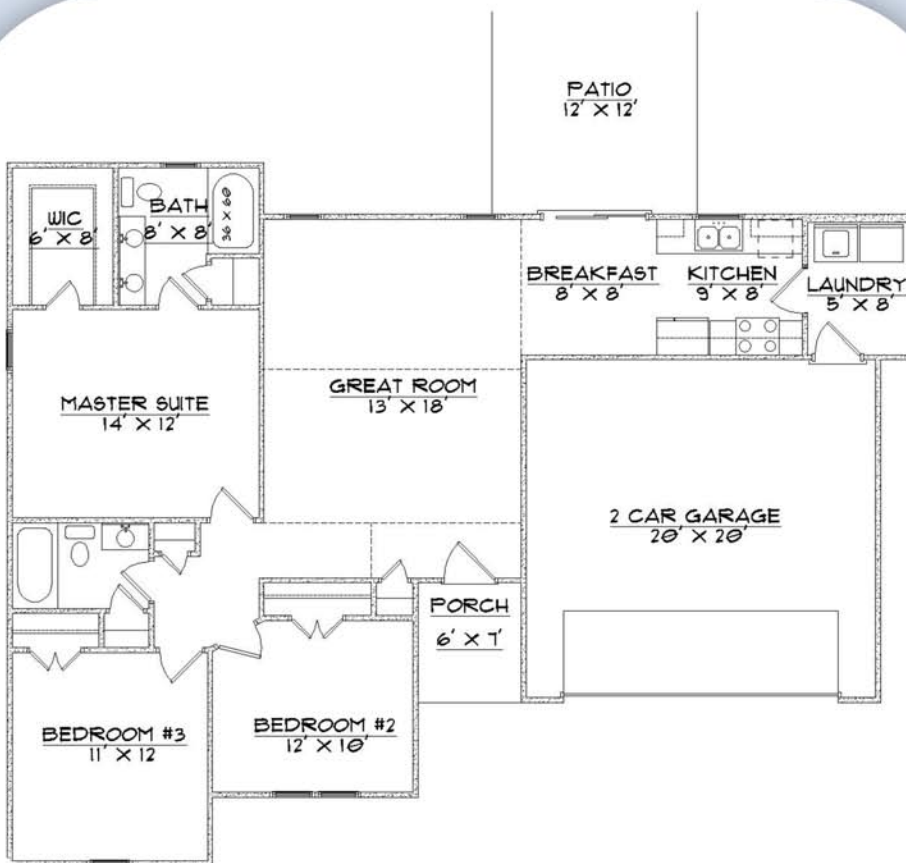

**STATESIDE HOMES**  
**HOMEBUILDERS**  
 SUPERIOR DESIGNS - QUALITY CRAFTSMANSHIP

**STERLING**  
 APPROXIMATE  
 HEATED SQ. FT.:

**1235**

**BEDROOMS:**

**3**

**BATHROOMS:**

**2**

Exterior detail and floor coverings may vary. We reserve the right to make changes in plans and specifications. Dimensions may not be exact. Features may vary according to different elevations and specifications.