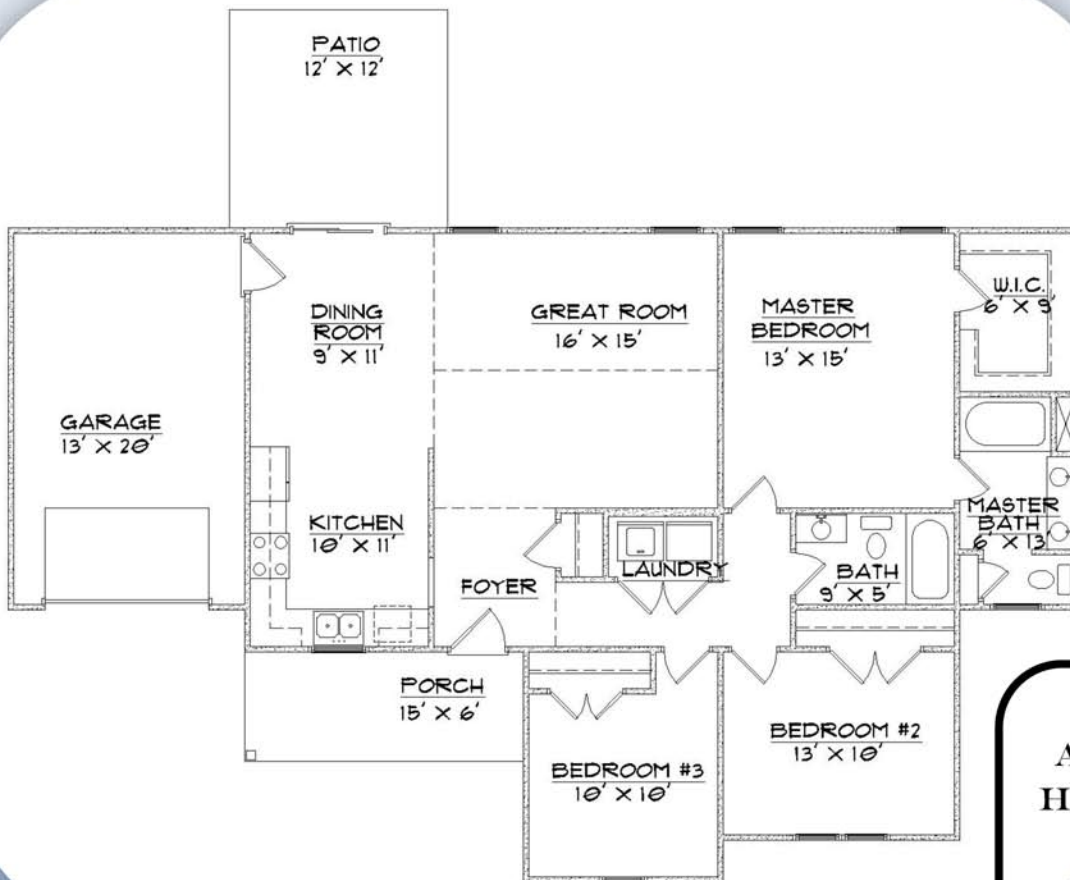

STATESIDE HOMESSM

HOMEBUILDERS

SUPERIOR DESIGNS - QUALITY CRAFTSMANSHIP

TAHOE
APPROXIMATE
HEATED SQ. FT.:
1330
BEDROOMS:
3
BATHROOMS:
2

Exterior detail and floor coverings may vary. We reserve the right to make changes in plans and specifications. Dimensions may not be exact. Features may vary according to different elevations and specifications.