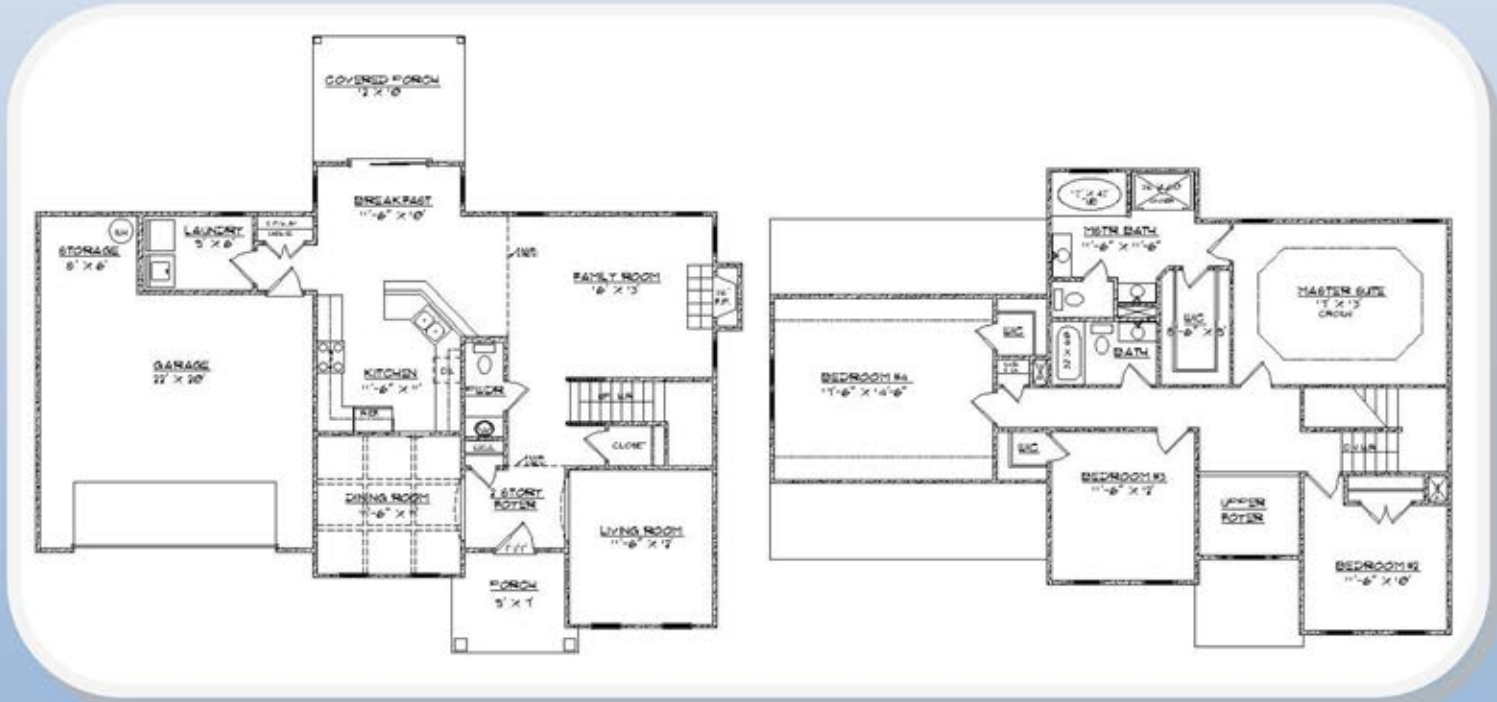

**STATESIDEHOMES<sup>CO</sup>**  
**HOME BUILDERS**  
 SUPERIOR DESIGNS - QUALITY CRAFTSMANSHIP

**TALISMAN**  
 APPROXIMATE  
 HEATED SQ.  
 FT.:  
2326  
 BEDROOMS:  
4  
 BATHROOMS:  
2.5

Exterior detail and floor coverings may vary. We reserve the right to make changes in plans and specifications. Dimensions may not be exact. Features may vary according to different elevations and specifications.