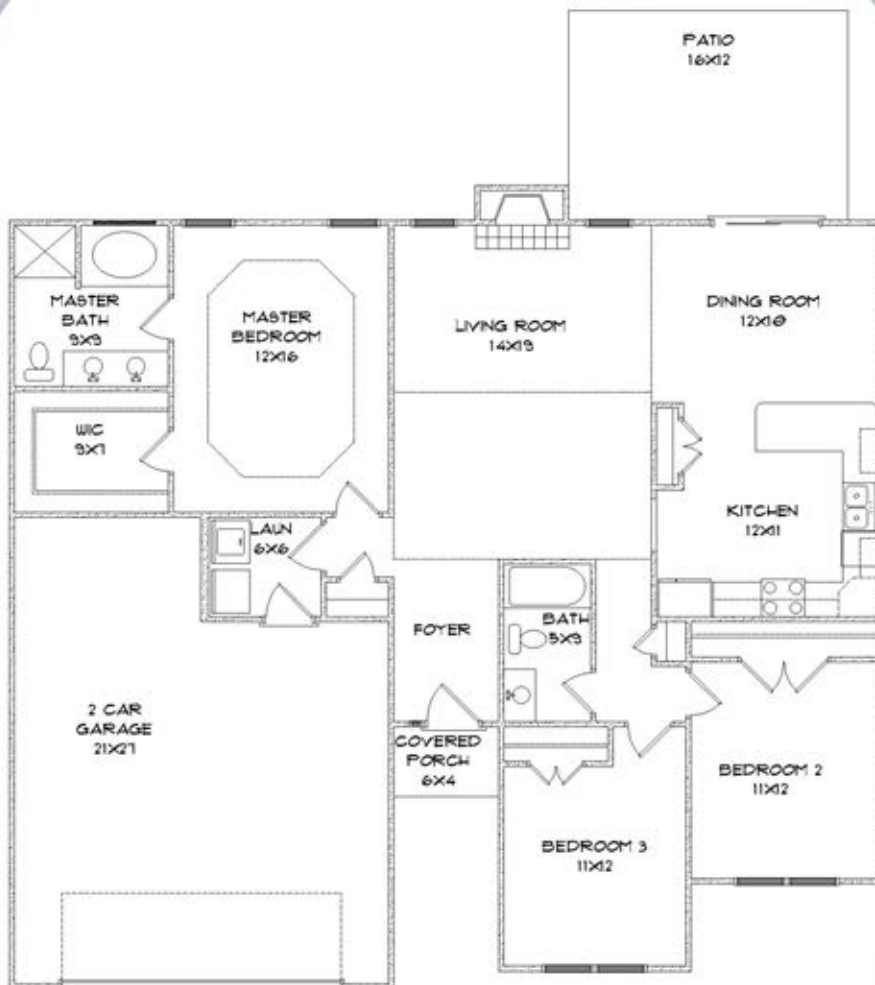

**STATESIDE HOMES**  
**HOMEBUILDERS**  
SUPERIOR DESIGNS - QUALITY CRAFTSMANSHIP

**VIENNA A**

APPROXIMATE  
HEATED SQ. FT.:

1518

BEDROOMS:

3

BATHROOMS:

2

Exterior detail and floor coverings may vary. We reserve the right to make changes in plans and specifications. Dimensions may not be exact. Features may vary according to different elevations and specifications.