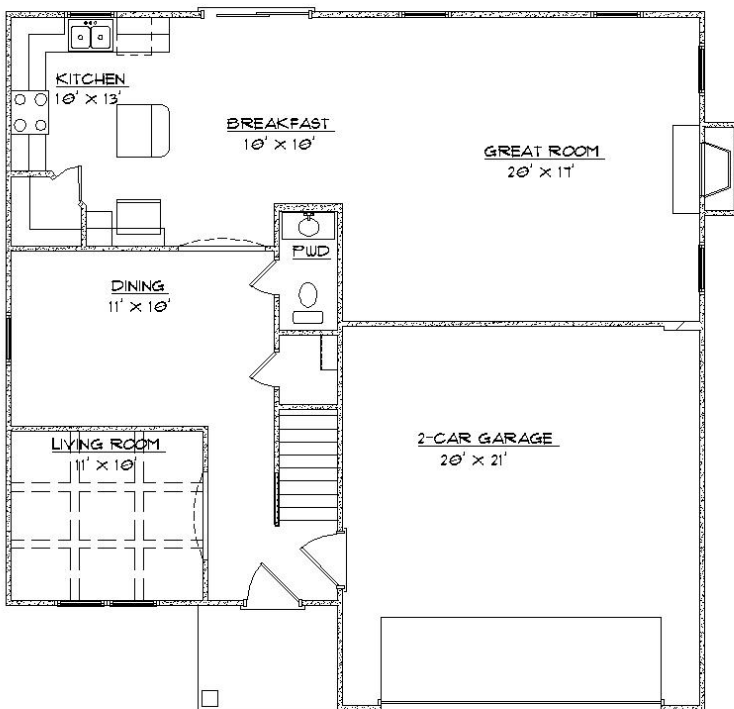

MILAN

APPROXIMATE
HEATED SQ.

FT.:

2387

BEDROOMS:

4

BATHROOMS:

2.5

Exterior detail and floor coverings may vary. We reserve the right to make changes in plans and specifications. Dimensions may not be exact. Features may vary according to different elevations and specifications.