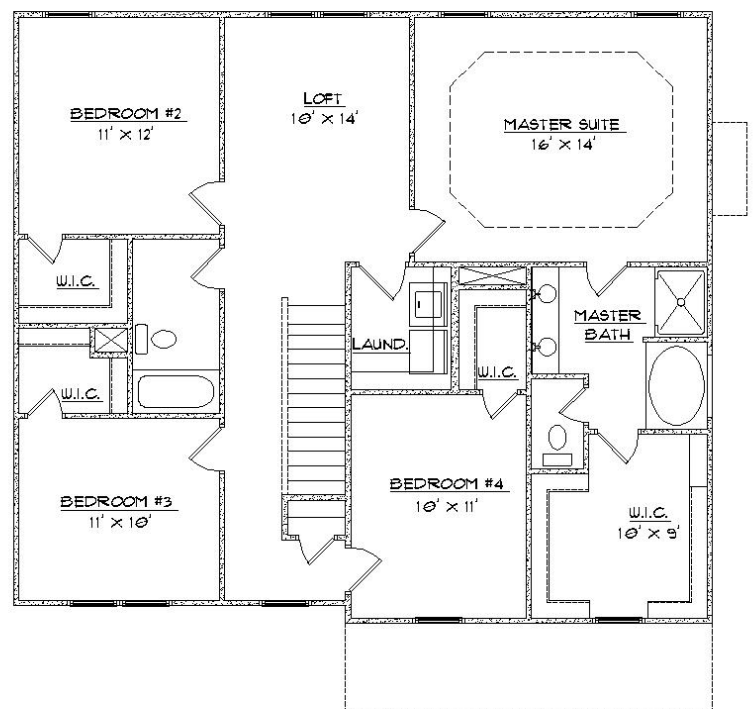

MILAN

APPROXIMATE
HEATED SQ.

FT.:

2387

BEDROOMS:

4

BATHROOMS:

2.5

Exterior detail and floor coverings may vary. We reserve the right to make changes in plans and specifications. Dimensions may not be exact. Features may vary according to different elevations and specifications.