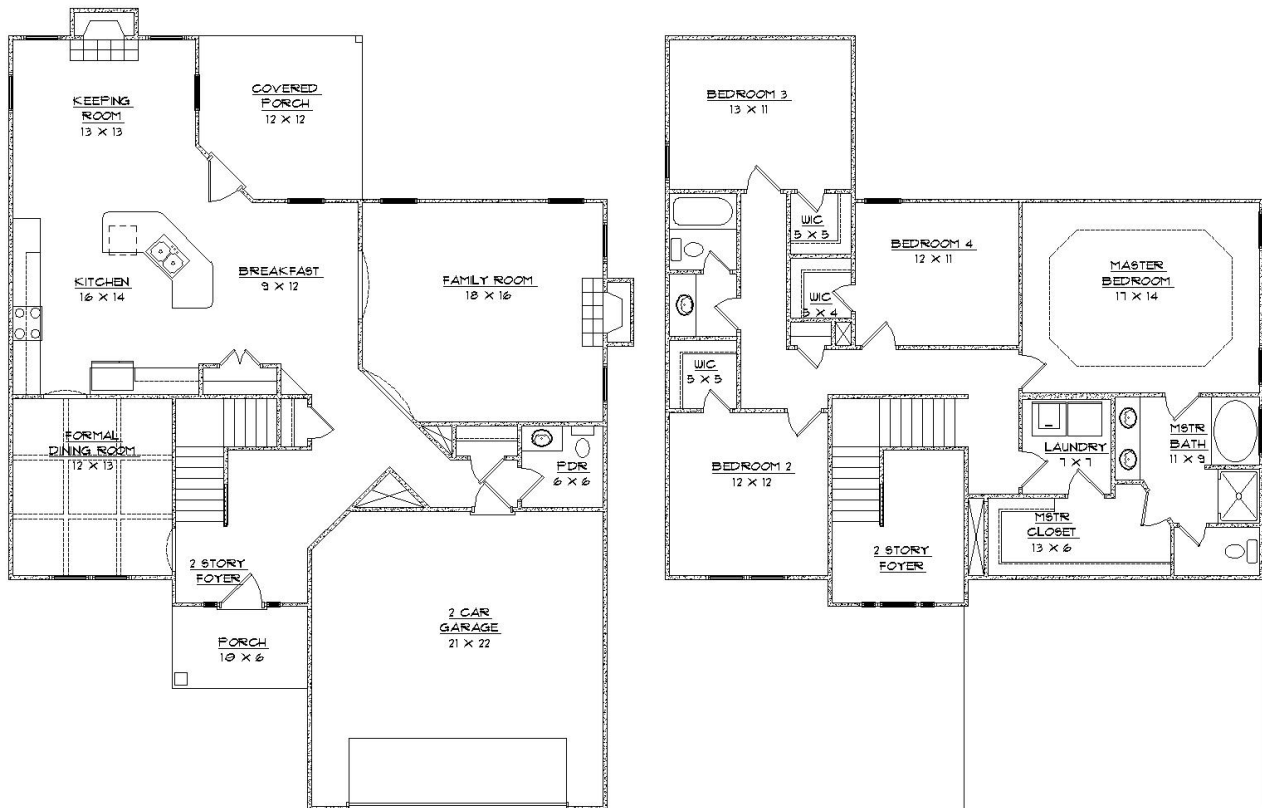

PALOMAR

APPROXIMATE
HEATED SQ.

FT.:

2618

BEDROOMS:

4

BATHROOMS:

2.5

Exterior detail and floor coverings may vary. We reserve the right to make changes in plans and specifications. Dimensions may not be exact. Features may vary according to different elevations and specifications.