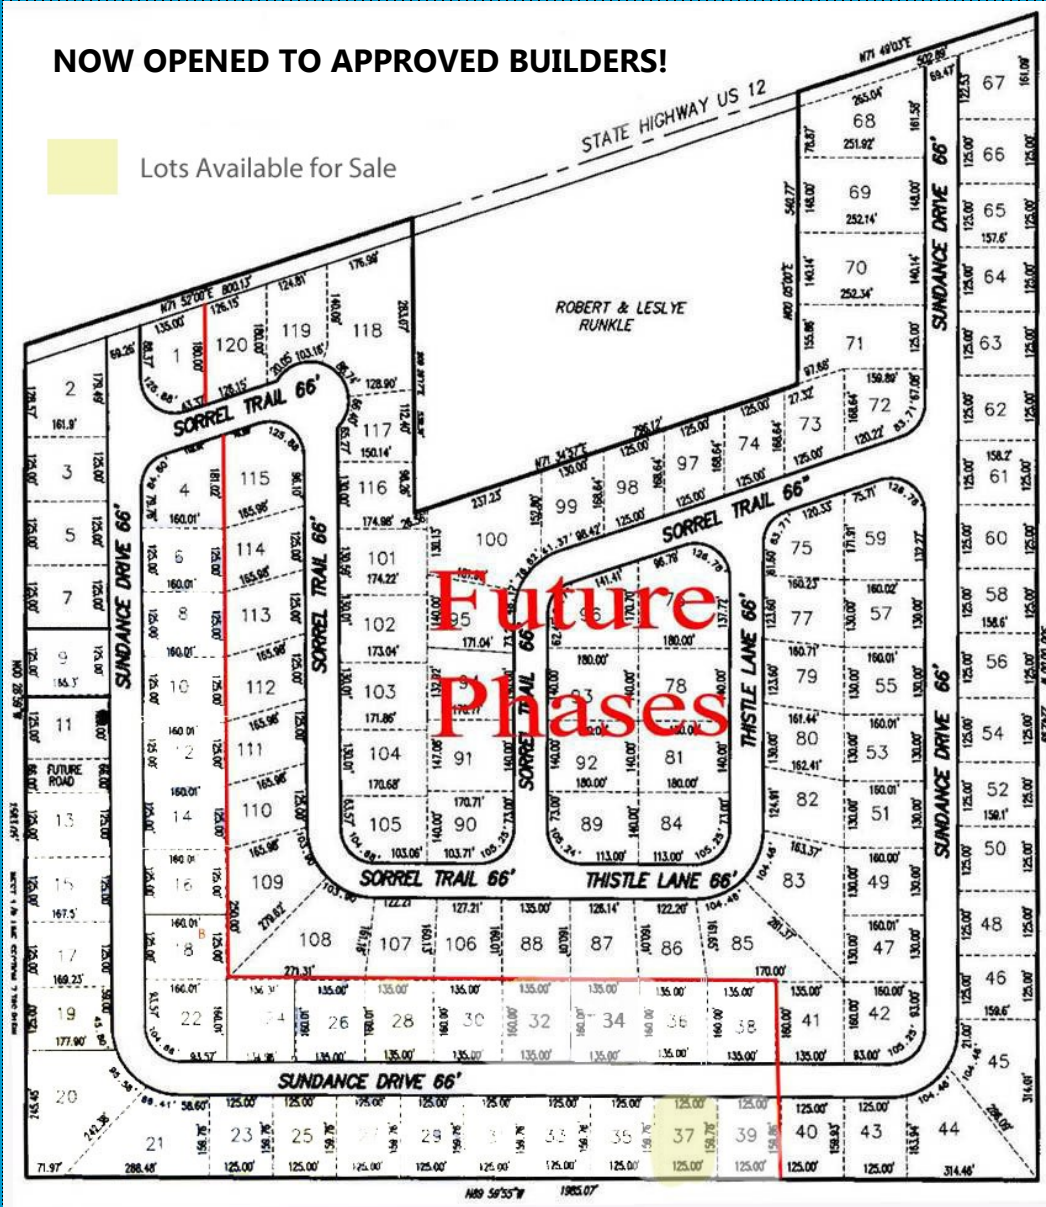

# Chicago Trail Farms, Edwardsburg, Michigan

**NOW OPENED TO APPROVED BUILDERS!**

 Lots Available for Sale

Lot #	Lot Price	Lot #	Lot Price
1	\$16,000 (SOLD)	34	\$25,000 (SOLD)
4	\$19,000 (SOLD)	37	<b>\$29,000</b>
5	\$219,900 (SOLD)	39	\$25,000 (SOLD)
32	\$25,000 (SOLD)		

### Neighborhood Features:

- Featuring City Sewer and Wells on Large Country Lots
- Edwardsburg Schools (walking path to Edwardsburg Schools)
- Approved Builders Welcomed
- Building SF Requirements: 2 Story-1,800 SF; Ranch-1,500 SF