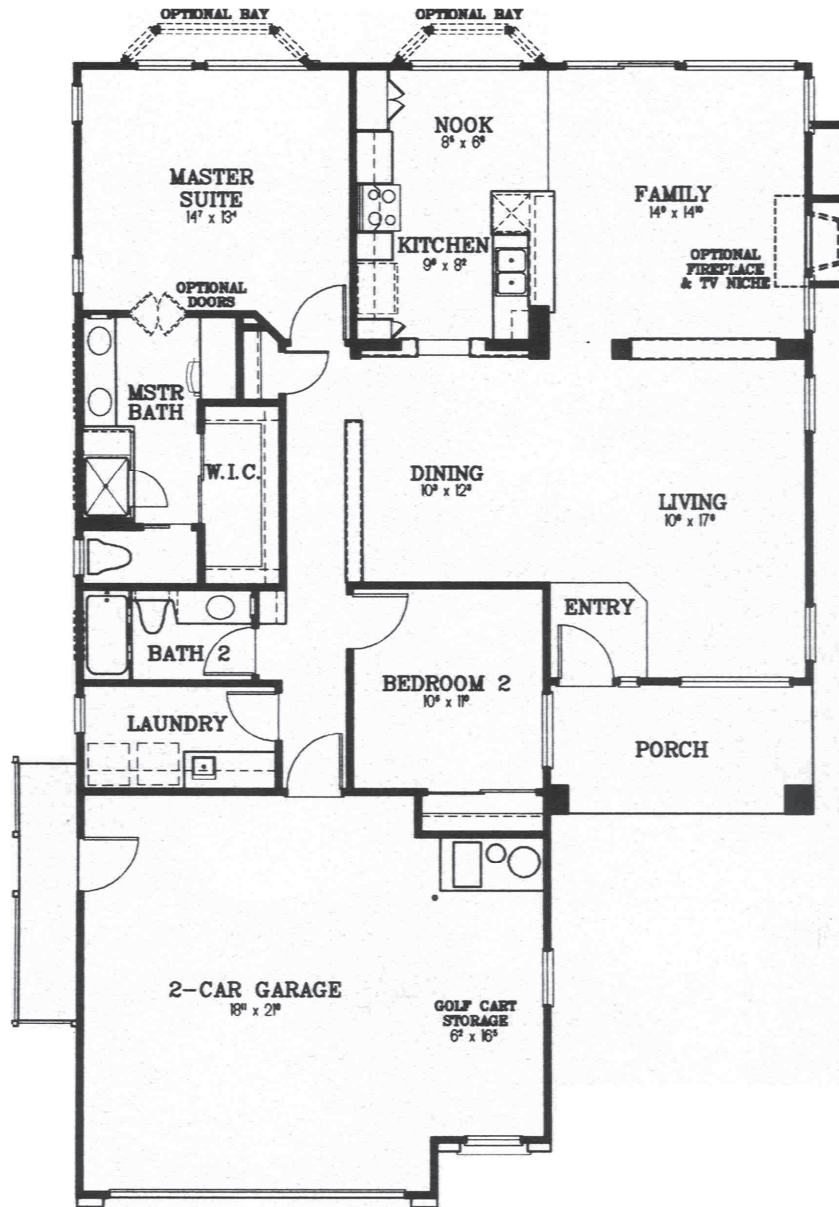

The Cranberry - 2 Bed / 2 Bath, 1531 sqft

*The Cranberry*

*The Cranberry*

Plan 13

- 2 Bedroom
- 2 Bath
- Approximately 1,531 sq. ft.