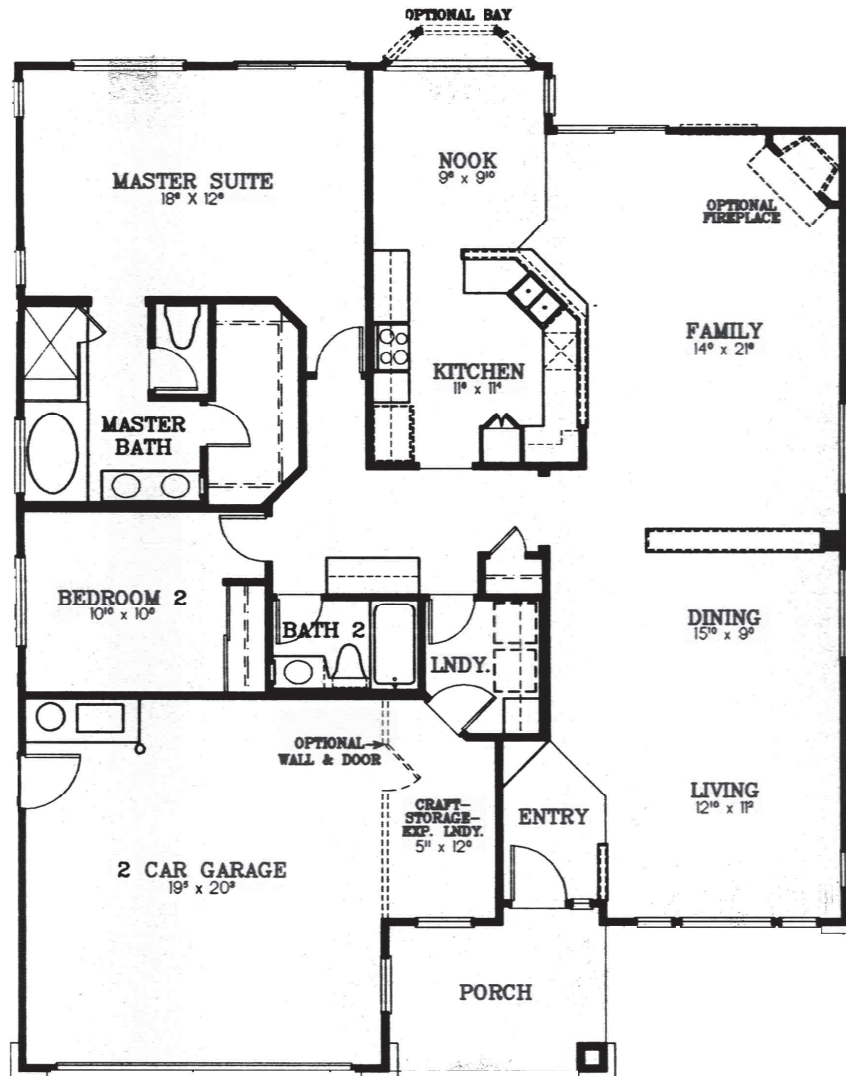

The Gala - 2 Bed / 2 Bath, 1741 sqft

The Gala

The Gala

Plan

Bedroom

2 Bath

Approximately 1,741 sq. ft.