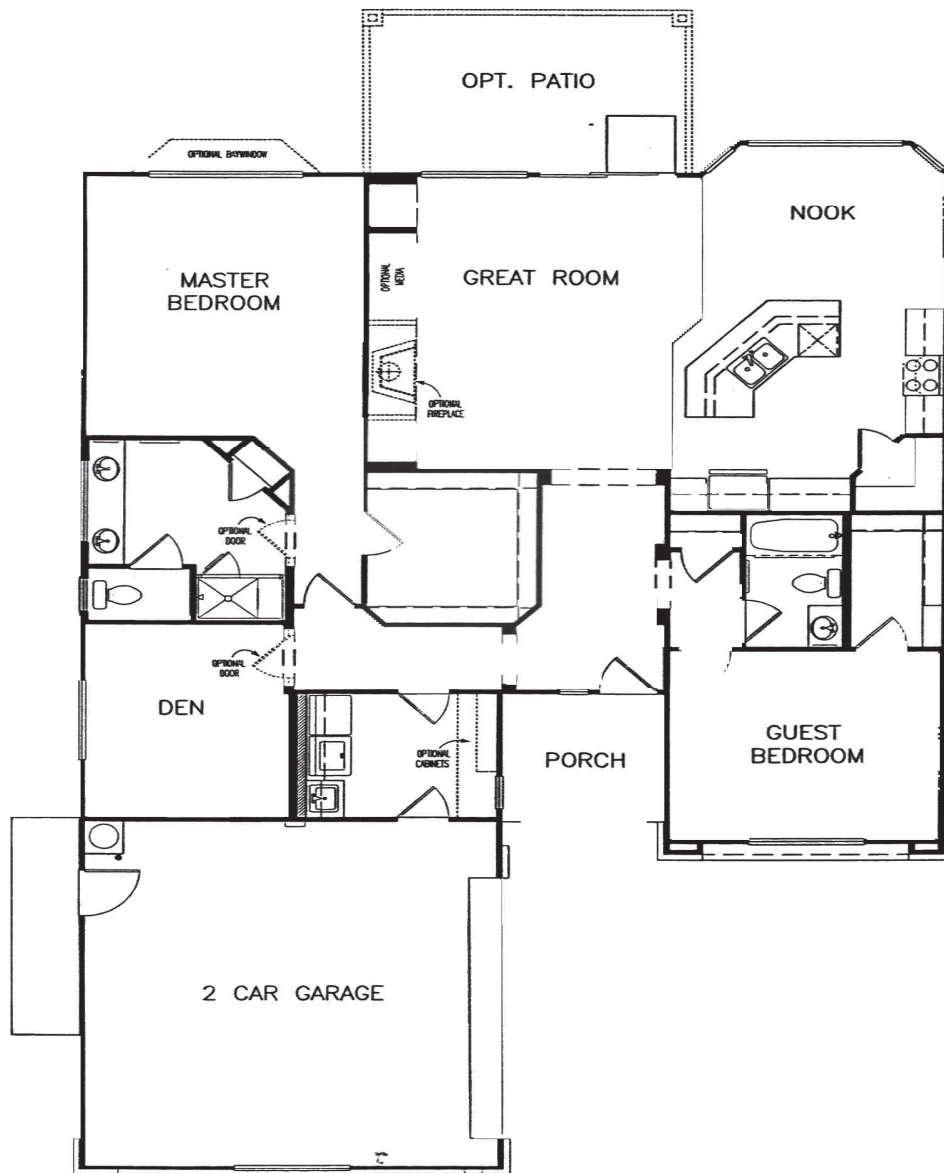

**The Peachtree - 2 Bed / 2 Bath with Den, 1793 sqft**

**PRELIMINARY**

**Harvest Crest Premiers**  
**The Peachtree • Plan 3**  
*Approximately 1793 square feet*

2 bedrooms, 2 baths, family room, den, dining nook with bay window, kitchen island sink and pantry, laundry room with sink, spacious covered front porch and 2-car garage. (Optional rear covered patio, bay and box windows, and media/entertainment wall and fireplace in family room).

**Summerset Orchards by Del Webb**

Due to normal construction tolerances, room sizes may vary slightly from those shown on floor plans. Illustrations are artist's conceptions and not intended to show specific detailing. Model representations and options subject to change without notice. December 1, 2001