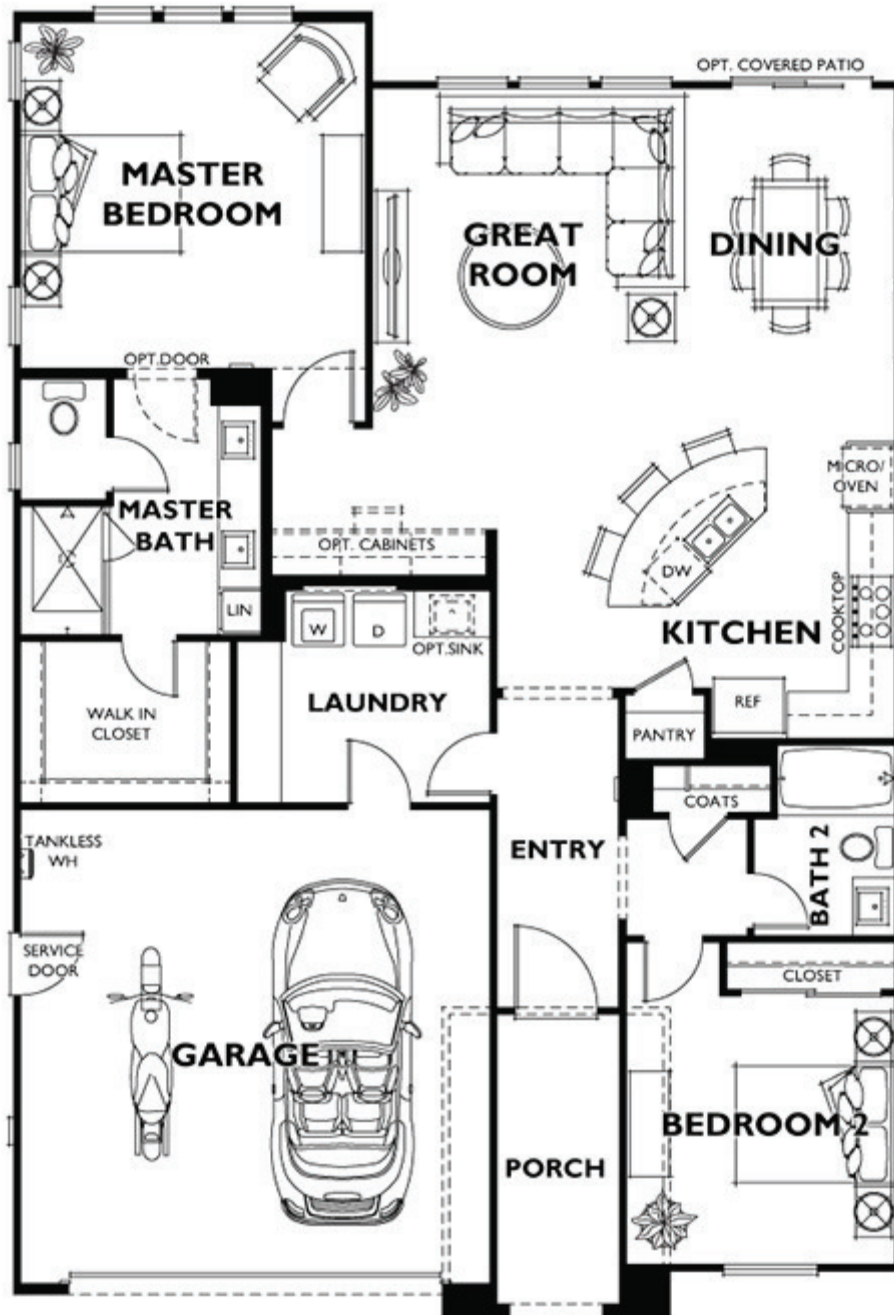

I Collection

Navarra - 2 Bed / 2 Bath, 2 Car Garage, 1520 sqft

Plan 3801