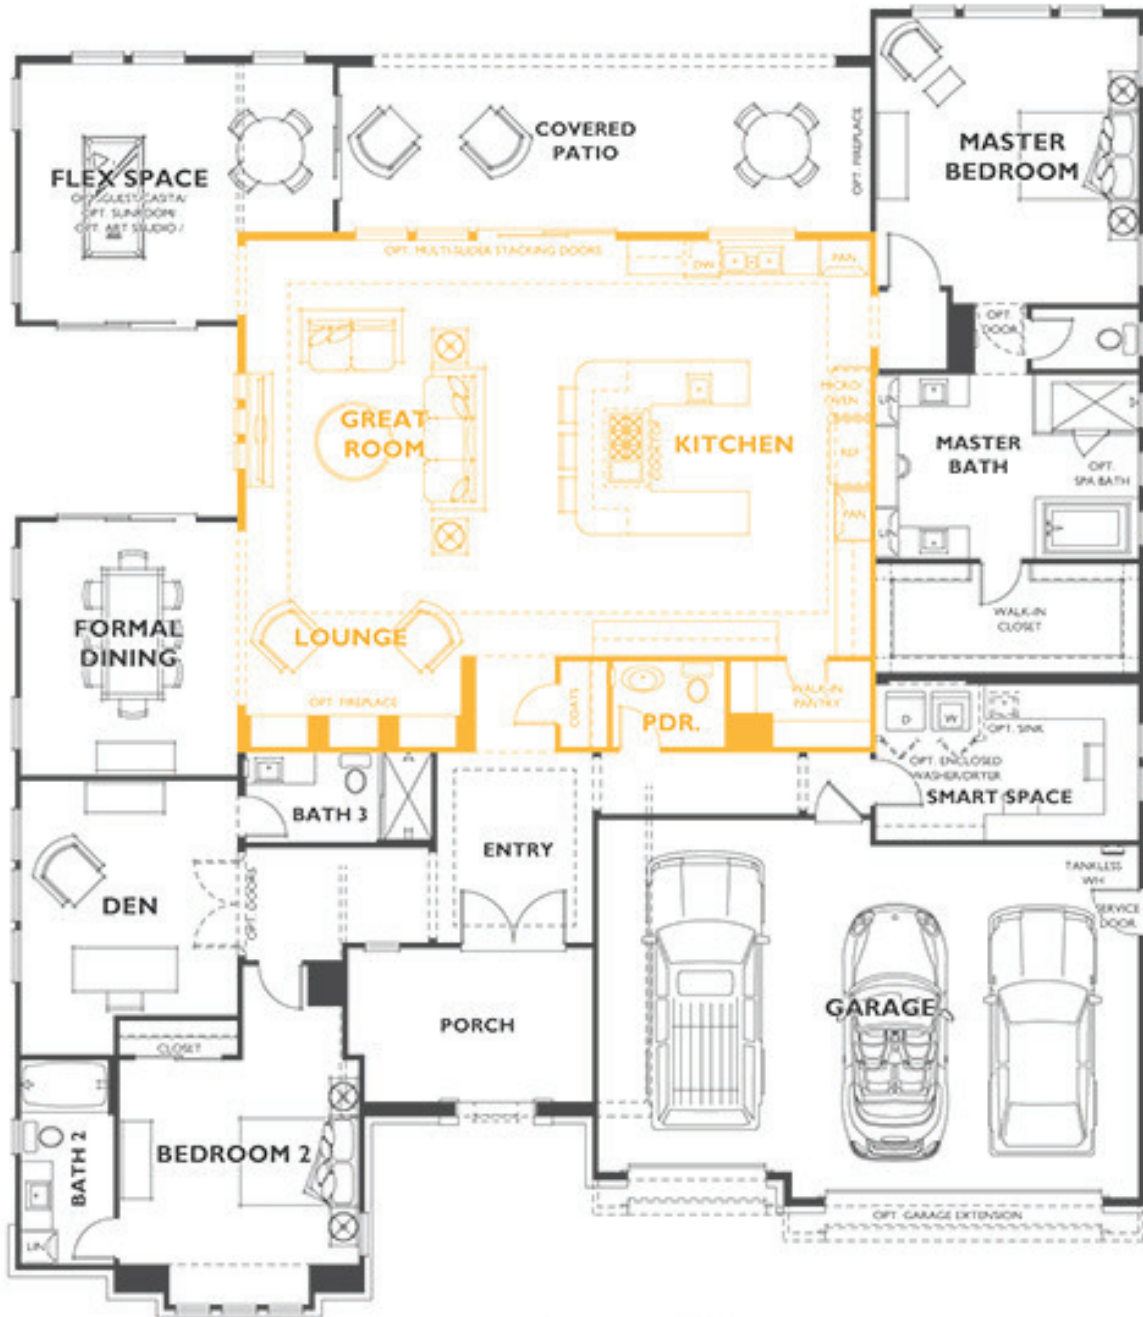

Riserva – 2-3 Bed / 3.5 Bath, 3 Car Garage, 3111 sqft

Plan 6503