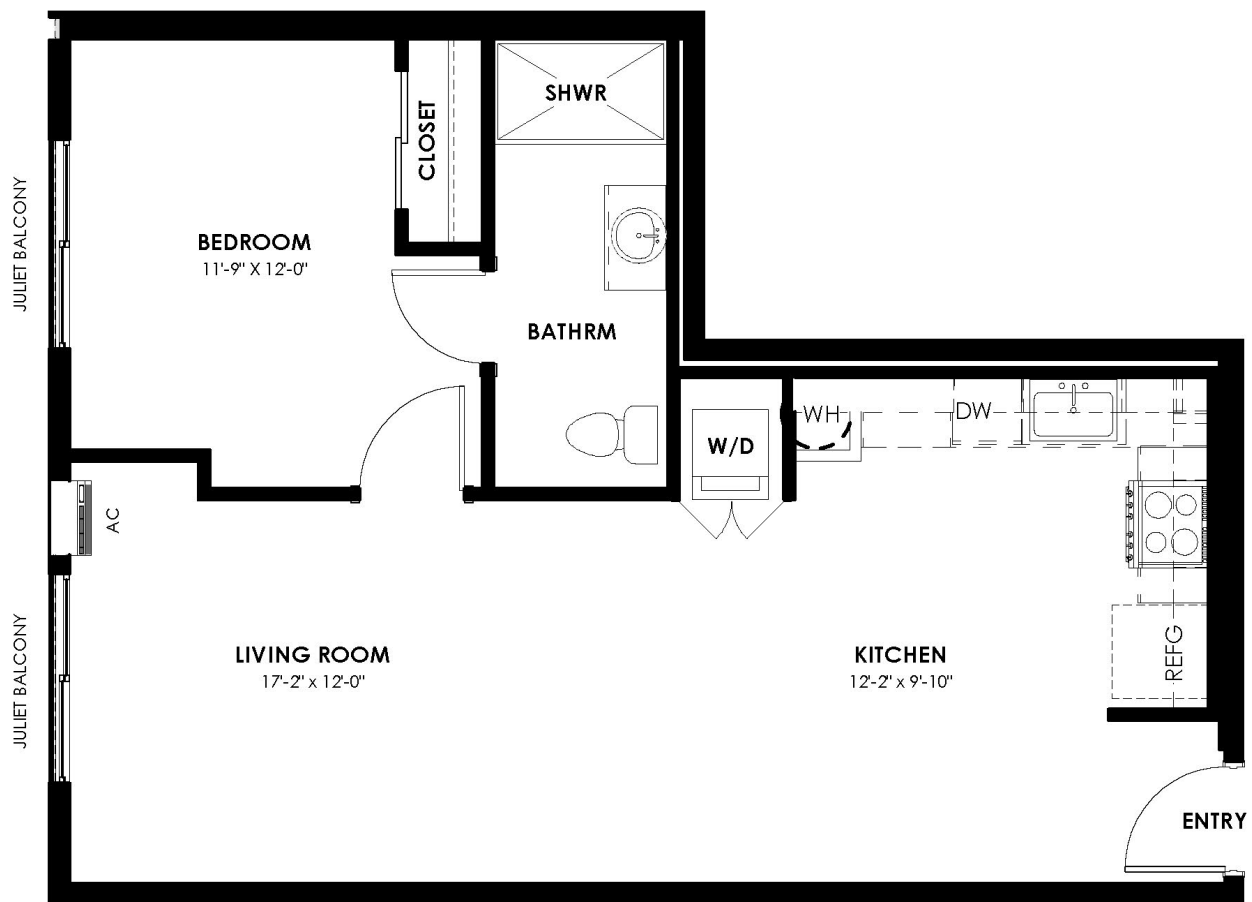

ONE-BEDROOM

TYPE **E**

Floor Levels: 2-4
1 Bedroom / 1 Bathroom
Interior Square Footage: 642 Sqft.

E UNIT NUMBERS:

- FLOOR 2: #206
- FLOOR 3: #306
- FLOOR 4: #406