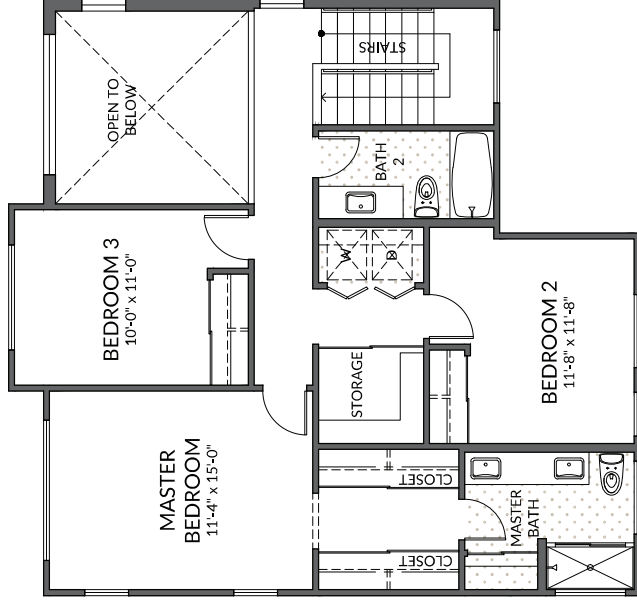

# PLAN B

3 or 4 Bedroom/2.5 Bath

Living Area: 1,426  
Garage: 412  
Covered Entry: 61  
Covered Lanai: 95  
Total: 1,994

Luxury Vinyl Plank
Vinyl Sheet
Carpet