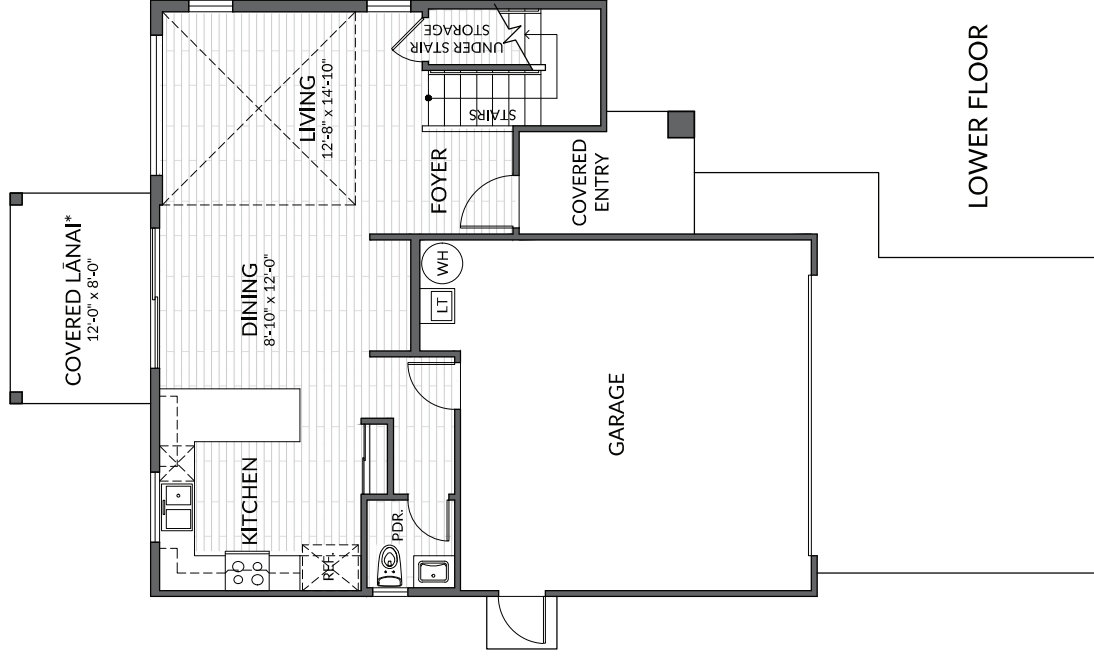

# PLAN B

3 or 4 Bedroom/2.5 Bath

Living Area: 1,426  
Garage: 412  
Covered Entry: 61  
Covered Lanai: 95  
Total: 1,994

Luxury Vinyl Plank
Vinyl Sheet
Carpet