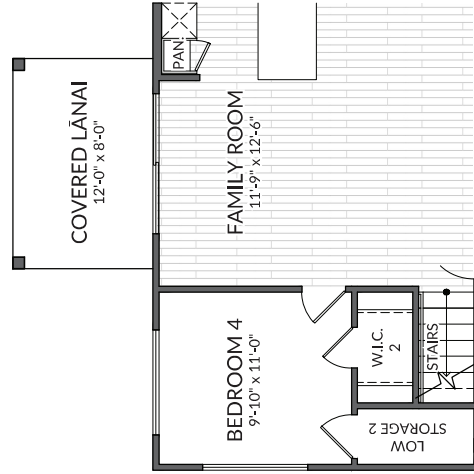

PLAN D

3 or 4 Bedroom/2.5 Bath

LOWER FLOOR

UPPER FLOOR

PLAN D OPTIONS

OPTION BEDROOM
LOWER FLOOR

OPTION BATH 3
LOWER FLOOR

OPTION STUDY
UPPER FLOOR

OPTION FAMILY ROOM
UPPER FLOOR

OPTION LĀNAI - 8'-0" CONDITION