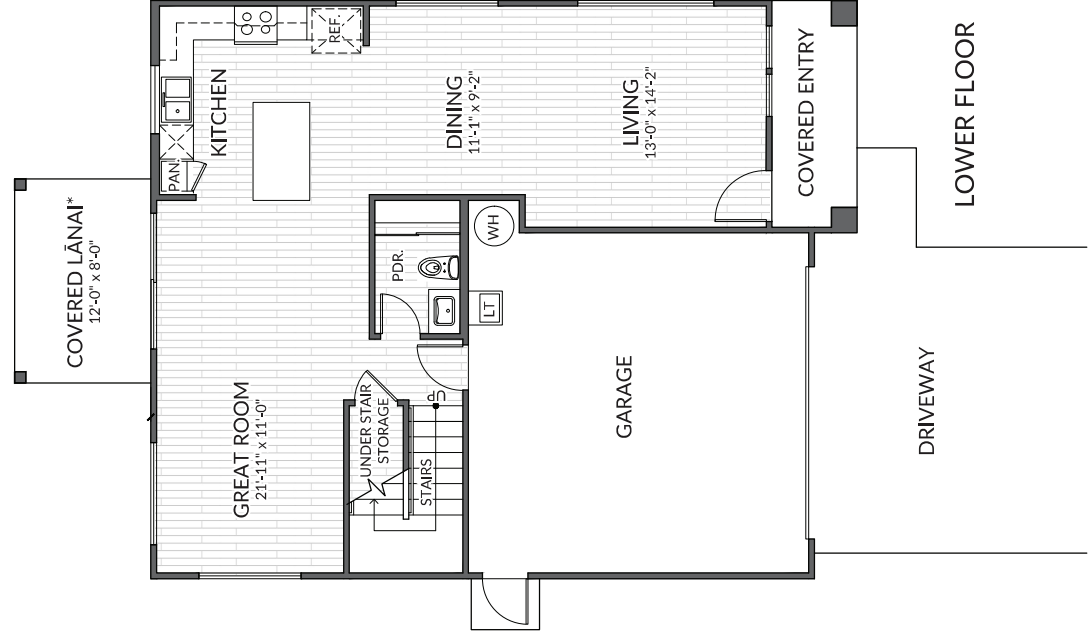

PLAN D

3 or 4 Bedroom/2.5 Bath

LOWER FLOOR

UPPER FLOOR

PLAN D OPTIONS

OPTION BEDROOM
LOWER FLOOR

OPTION BATH 3
LOWER FLOOR

OPTION STUDY
UPPER FLOOR

OPTION FAMILY ROOM
UPPER FLOOR

OPTION LĀNAI - 8'-0" CONDITION