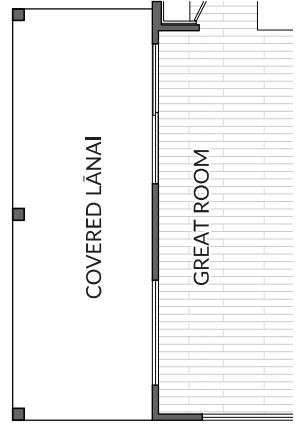

PLAN D

3 or 4 Bedroom/2.5 Bath

LOWER FLOOR

UPPER FLOOR

PLAN D OPTIONS

OPTION BEDROOM
LOWER FLOOR

OPTION BATH 3
LOWER FLOOR

OPTION STUDY
UPPER FLOOR

OPTION FAMILY ROOM
UPPER FLOOR

OPTION LĀNAI - 8'-0" CONDITION