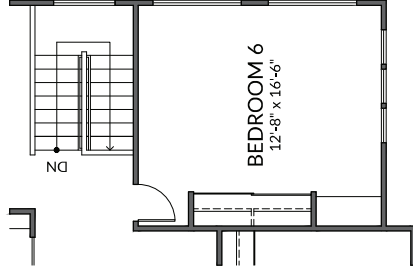

PLAN E1
4 to 6 Bedroom/3 Bath

Living Area: 1,883
Garage: 397
Covered Entry: 75
Covered Lānai: 94
Total: 2,449

- Luxury Vinyl Plank
- Vinyl Sheet
- Carpet

PLAN E1 OPTIONS

8'-0" LANA I OPTION

BEDROOM #5 OPTION
UPPER FLOOR

FAMILY ROOM #3 OPTION
UPPER FLOOR

BEDROOM #6 OPTION
UPPER FLOOR