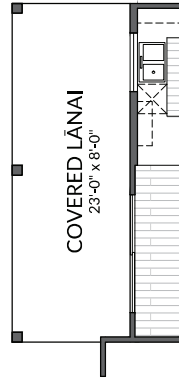

PLAN E1
4 to 6 Bedroom/3 Bath

Living Area: 1,883
Garage: 397
Covered Entry: 75
Covered Lānai: 94
Total: 2,449

- Luxury Vinyl Plank
- Vinyl Sheet
- Carpet

PLAN E1 OPTIONS

8'-0" LANA I OPTION

BEDROOM #5 OPTION
UPPER FLOOR

FAMILY ROOM #3 OPTION
UPPER FLOOR

BEDROOM #6 OPTION
UPPER FLOOR