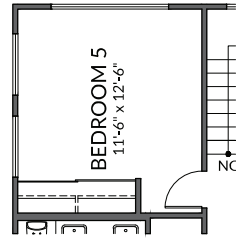

PLAN E1
4 to 6 Bedroom/3 Bath

Living Area: 1,883
Garage: 397
Covered Entry: 75
Covered Lānai: 94
Total: 2,449

- Luxury Vinyl Plank
- Vinyl Sheet
- Carpet

PLAN E1 OPTIONS

8'-0" LANA I OPTION

BEDROOM #5 OPTION
UPPER FLOOR

FAMILY ROOM #3 OPTION
UPPER FLOOR

BEDROOM #6 OPTION
UPPER FLOOR