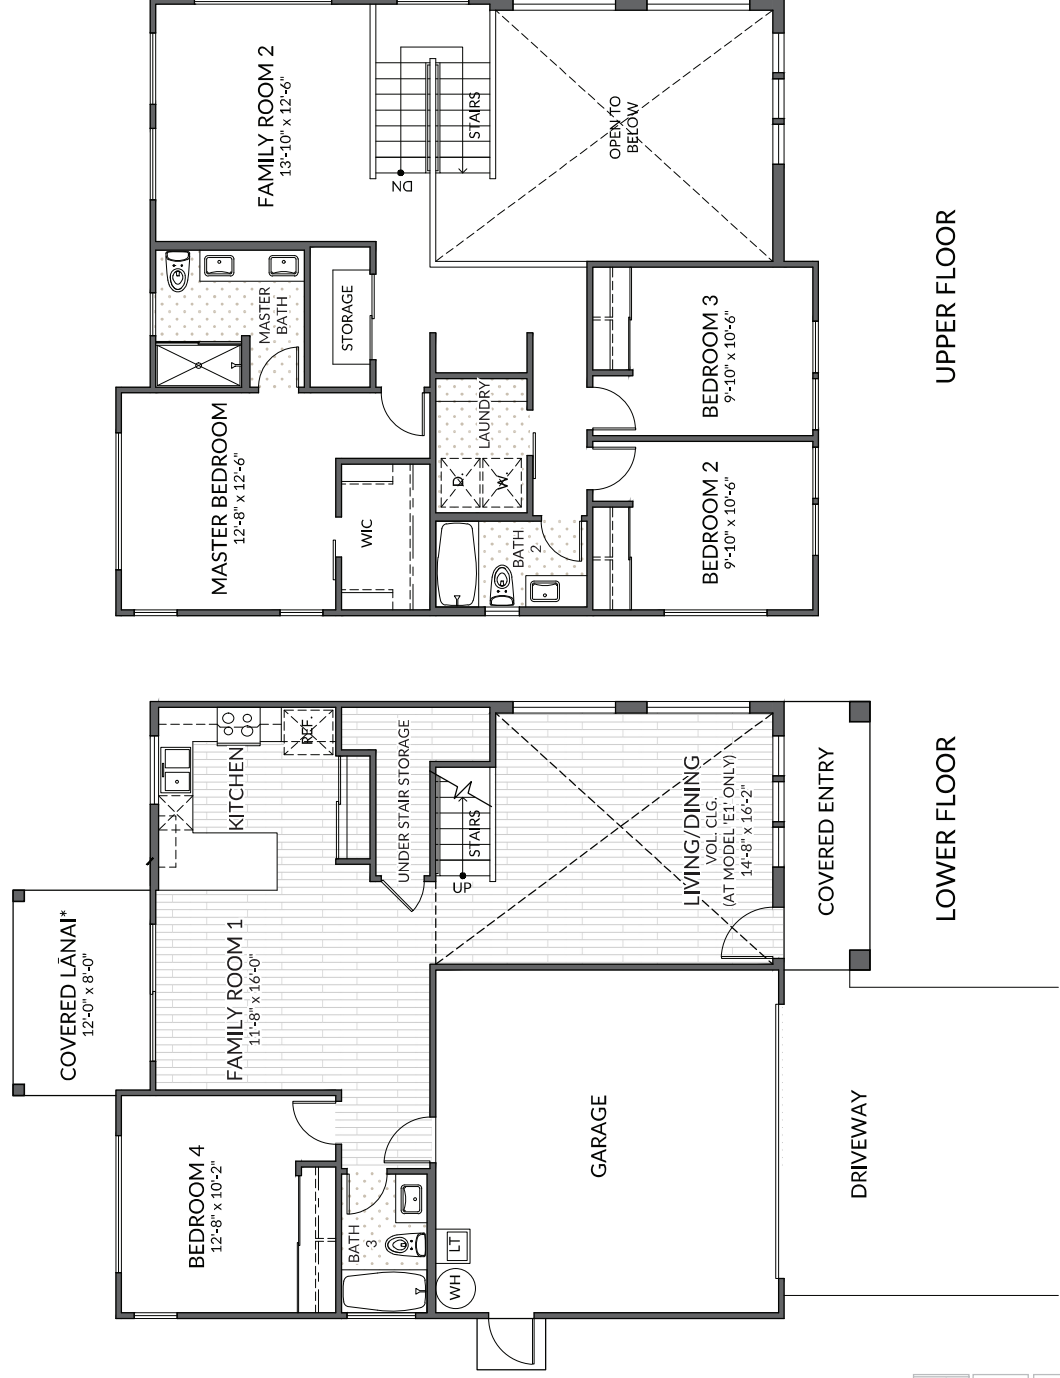

PLAN E1
4 to 6 Bedroom/3 Bath

Living Area: 1,883
Garage: 397
Covered Entry: 75
Covered Lānai: 94
Total: 2,449

- Luxury Vinyl Plank
- Vinyl Sheet
- Carpet

PLAN E1 OPTIONS

8'-0" LANA I OPTION

BEDROOM #5 OPTION
UPPER FLOOR

FAMILY ROOM #3 OPTION
UPPER FLOOR

BEDROOM #6 OPTION
UPPER FLOOR