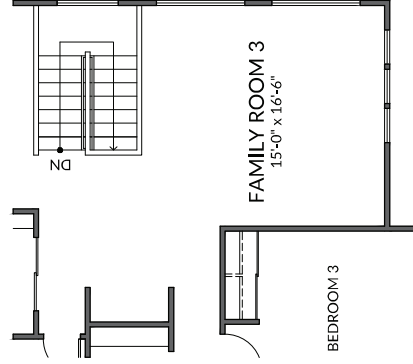

PLAN E1
4 to 6 Bedroom/3 Bath

Living Area: 1,883
Garage: 397
Covered Entry: 75
Covered Lānai: 94
Total: 2,449

- Luxury Vinyl Plank
- Vinyl Sheet
- Carpet

PLAN E1 OPTIONS

8'-0" LANA I OPTION

BEDROOM #5 OPTION
UPPER FLOOR

FAMILY ROOM #3 OPTION
UPPER FLOOR

BEDROOM #6 OPTION
UPPER FLOOR