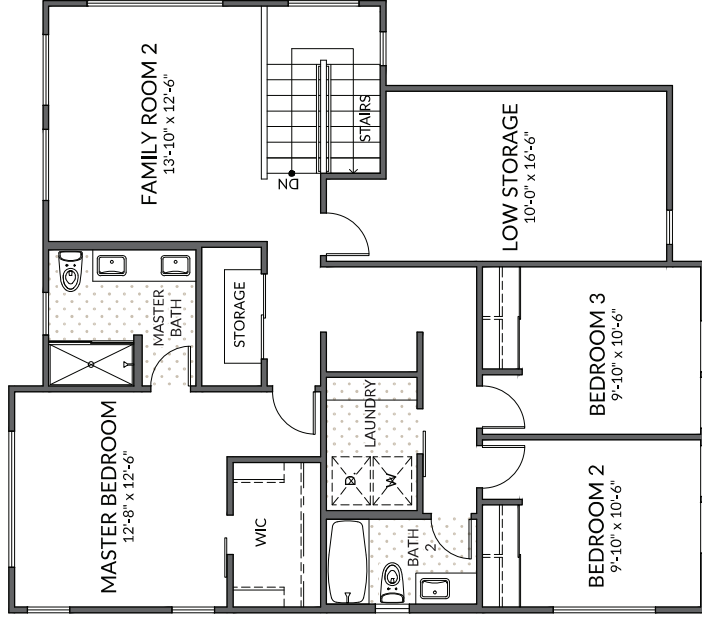

PLAN E2
4 or 5 Bedroom/3 Bath

Living Area: 1,883
Garage: 397
Covered Entry: 75
Covered Lanai: 94
Low Storage: 181
Total: 2,630

LOWER FLOOR

UPPER FLOOR

	Luxury Vinyl Plank
	Vinyl Sheet
	Carpet

PLAN E2 OPTIONS

8'-0" LĀNAI OPTION

BEDROOM #5 OPTION
UPPER FLOOR