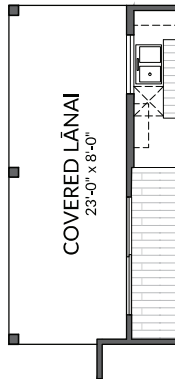

PLAN E2
4 or 5 Bedroom/3 Bath

Living Area: 1,883
Garage: 397
Covered Entry: 75
Covered Lanai: 94
Low Storage: 181
Total: 2,630

LOWER FLOOR

UPPER FLOOR

	Luxury Vinyl Plank
	Vinyl Sheet
	Carpet

PLAN E2 OPTIONS

8'-0" LĀNAI OPTION

BEDROOM #5 OPTION
UPPER FLOOR