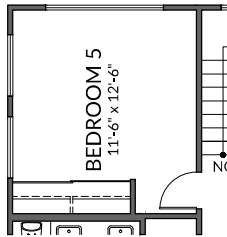

PLAN E2
4 or 5 Bedroom/3 Bath

Living Area: 1,883
Garage: 397
Covered Entry: 75
Covered Lanai: 94
Low Storage: 181
Total: 2,630

LOWER FLOOR

UPPER FLOOR

	Luxury Vinyl Plank
	Vinyl Sheet
	Carpet

PLAN E2 OPTIONS

8'-0" LĀNAI OPTION

BEDROOM #5 OPTION
UPPER FLOOR