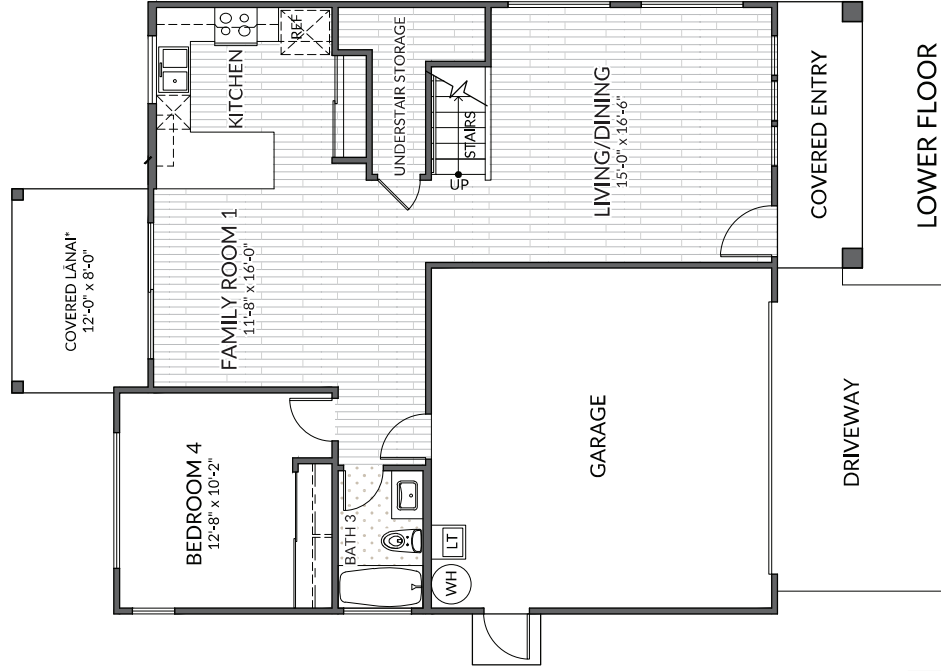

PLAN E2
4 or 5 Bedroom/3 Bath

Living Area: 1,883
Garage: 397
Covered Entry: 75
Covered Lanai: 94
Low Storage: 181
Total: 2,630

LOWER FLOOR

UPPER FLOOR

	Luxury Vinyl Plank
	Vinyl Sheet
	Carpet

PLAN E2 OPTIONS

8'-0" LĀNAI OPTION

BEDROOM #5 OPTION
UPPER FLOOR