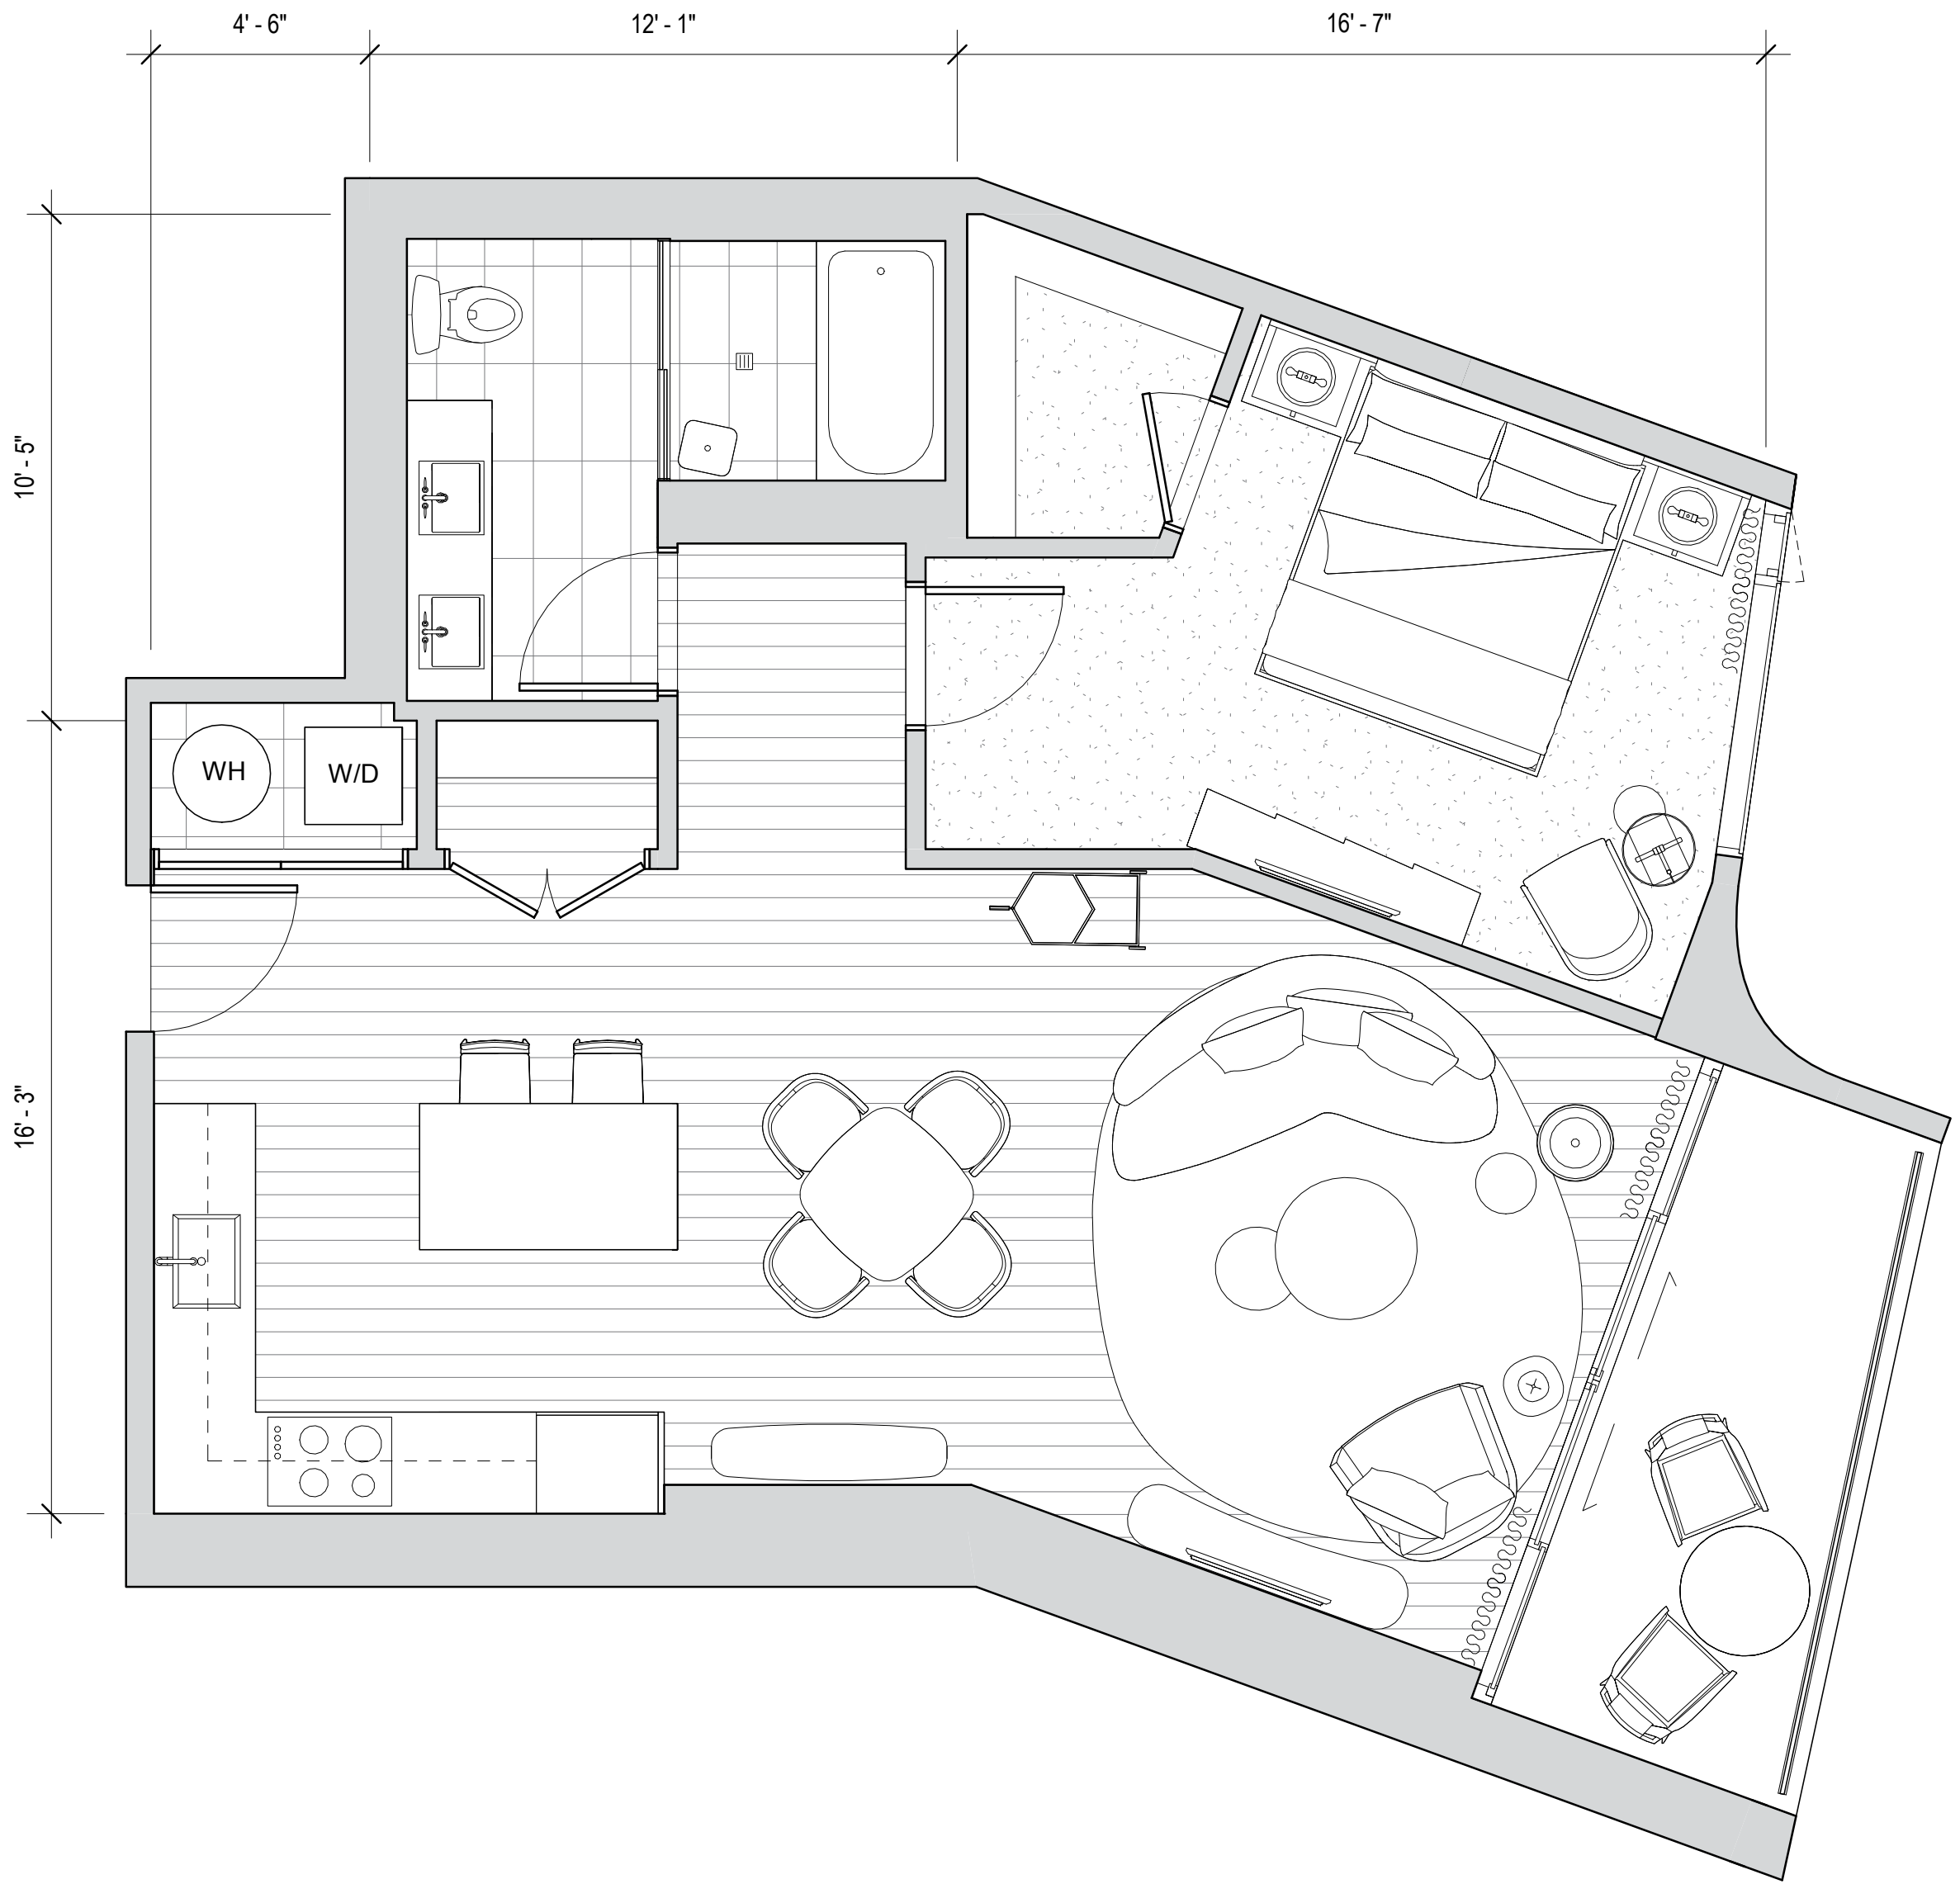

Net Living 758 sq ft

Lānai 63-83 sq ft

Total Living 821-841 sq ft

Tower—Stack 02
Unit Type 1C

1 Bedroom
1 Bathroom
Lānai