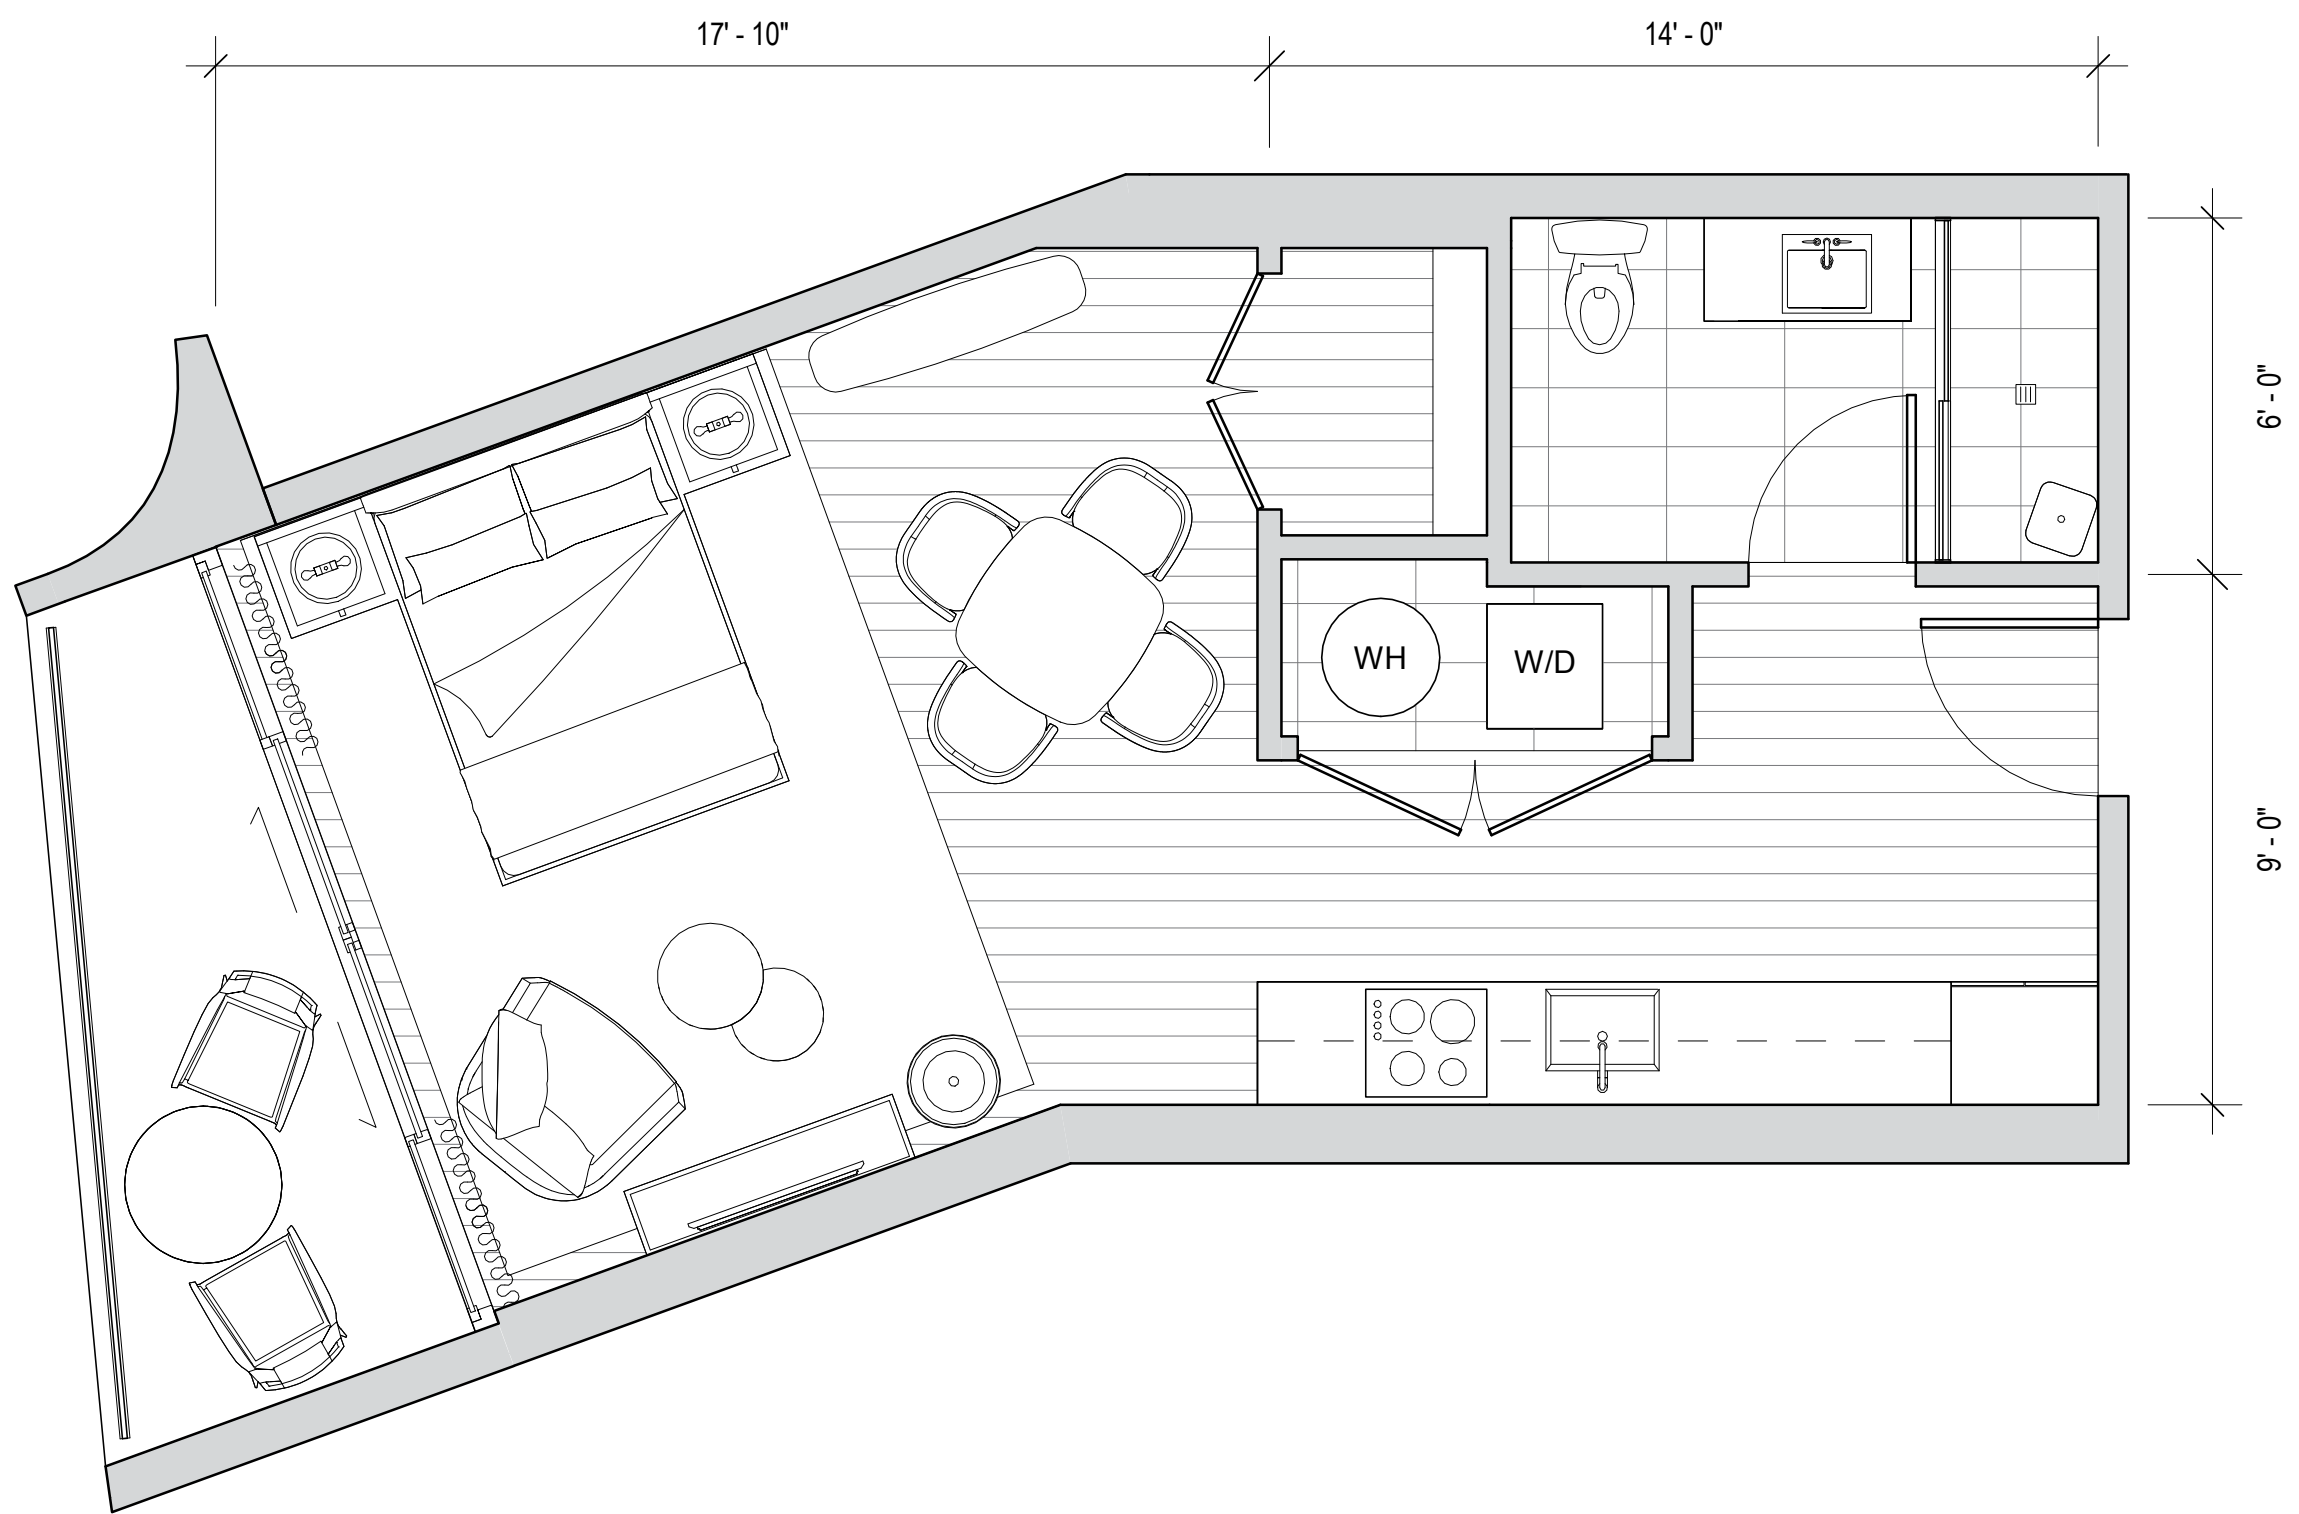

Net Living	435 sq ft
Lānai	63-83 sq ft
Total Living	498-518 sq ft

Tower—Stack 09
Unit Type 0B

Studio
1 Bathroom
Lānai