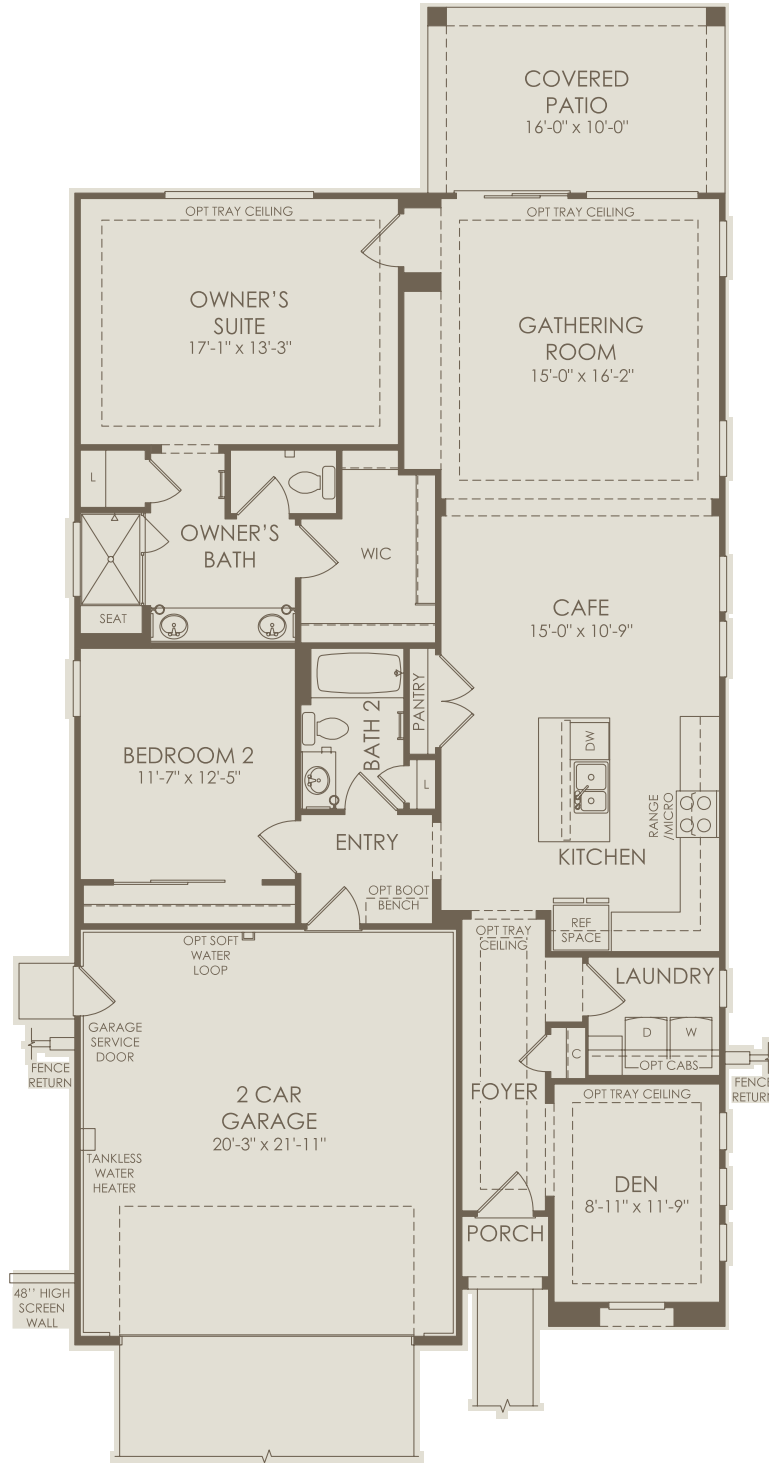

Floor 1

The following options are available but not selected : Exterior Fireplace at Covered Patio, Outdoor BBQ at Covered Patio, Chef Kitchen, Culinary Kitchen, Framed Low Threshold Walk-In Shower at Owner's Bath, Glass Low Threshold Walk-In Shower at Owner's Bath, Separate Shower & Tub at Owner's Bath