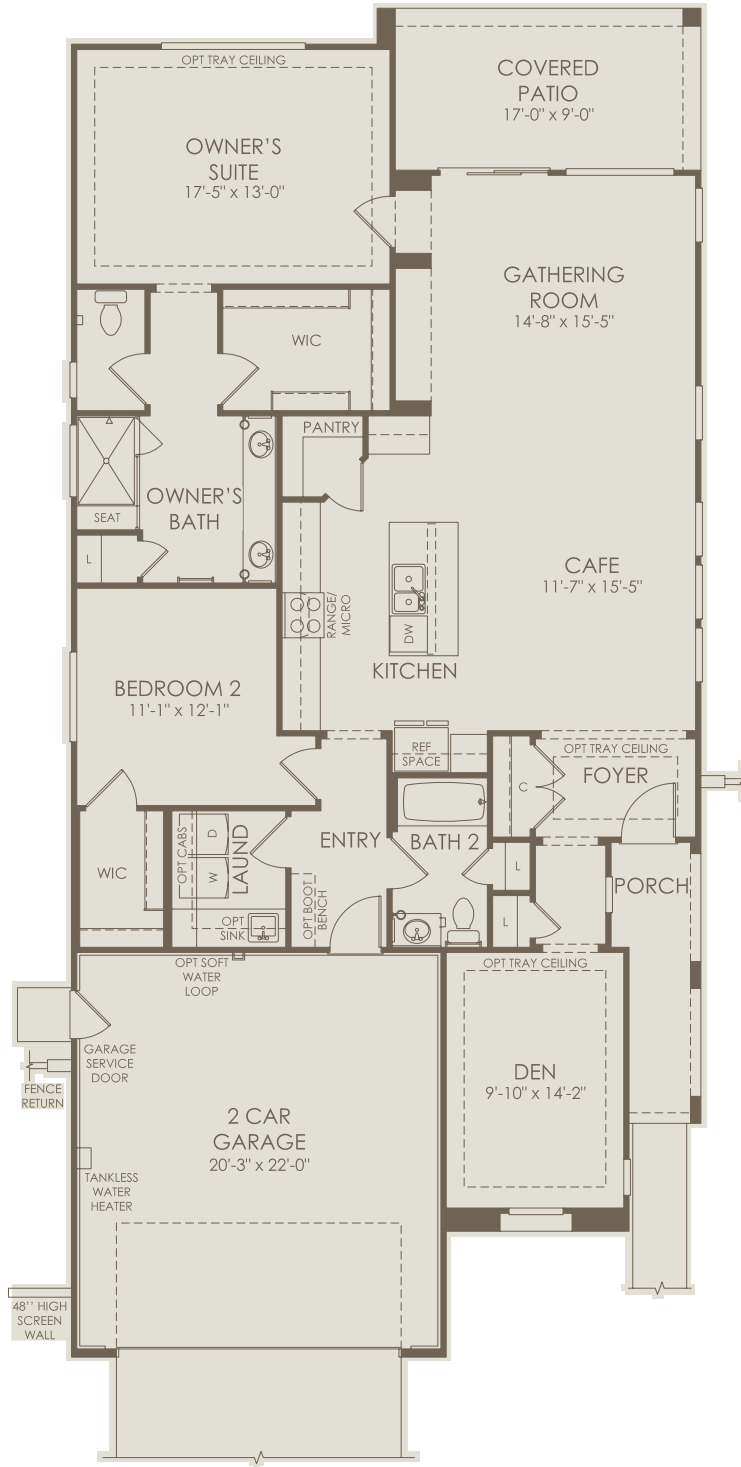

Floor 1

The following options are available but not selected : Exterior Fireplace at Covered Patio, Outdoor BBQ at Covered Patio, Bedroom 3, Chef Kitchen, Culinary Kitchen, Framed Low Threshold Walk-In Shower at Owner's Bath, Glass Low Threshold Walk-In Shower at Owner's Bath, Separate Shower & Tub at Owner's Bath