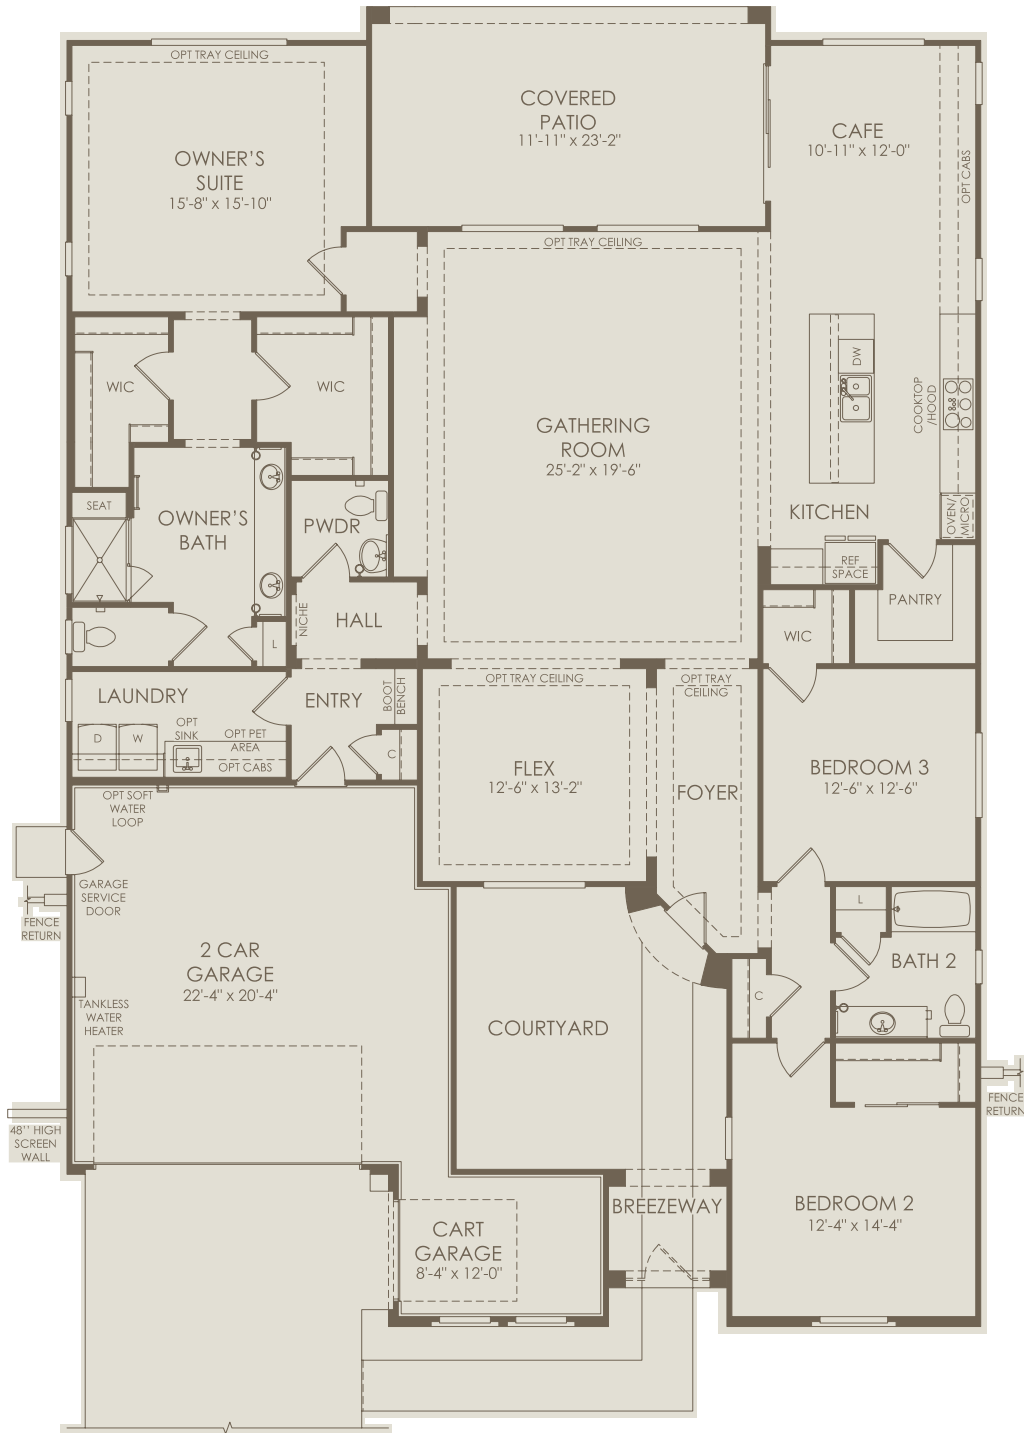

Floor 1

The following options are available but not selected : Dual Suite, Suite w/ Den, Den, Outdoor Kitchen at Covered Patio, Closet at Entry, Den 2, AV Built-In at Gathering Room, AV Built-In w/ Fireplace at Gathering Room, Open Corner Slider at Gathering Room, Culinary Kitchen, Pro Kitchen, Owner's Bath Alternate Configuration, Framed Low Threshold Walk-In Shower at Owner's Bath, Glass Low Threshold Walk-In Shower at Owner's Bath