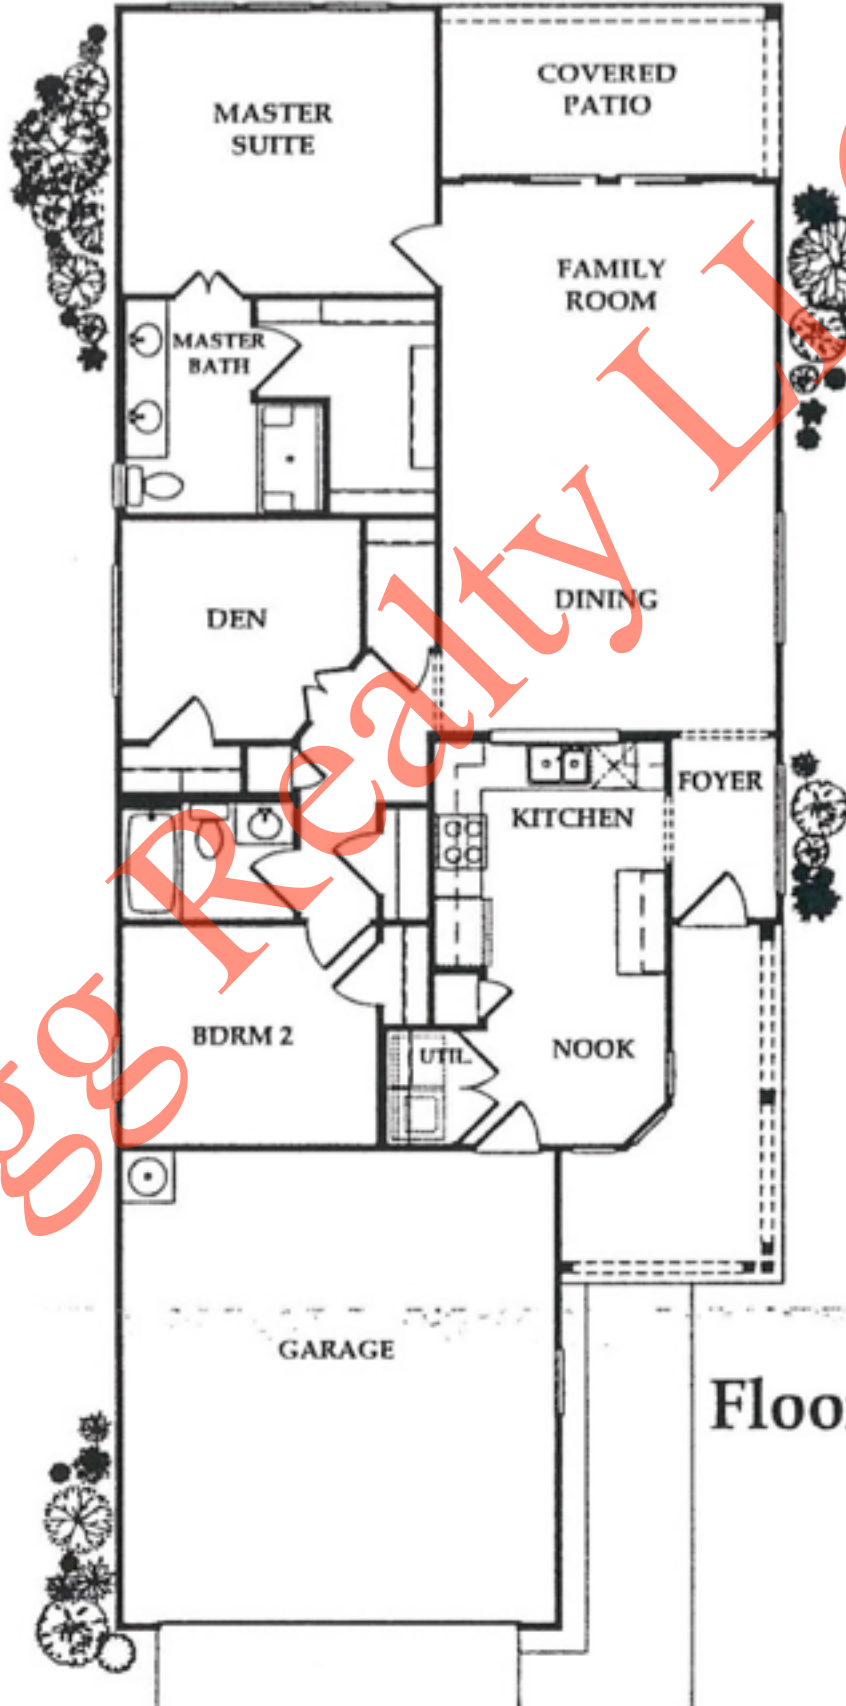

Rugg Realty LLC Realtors®

512-966-3200, www.RuggRealty.com

All floor plans are the property of Del Webb and reprinted here as a courtesy.

Meade 1,393 sf

Floor Plan