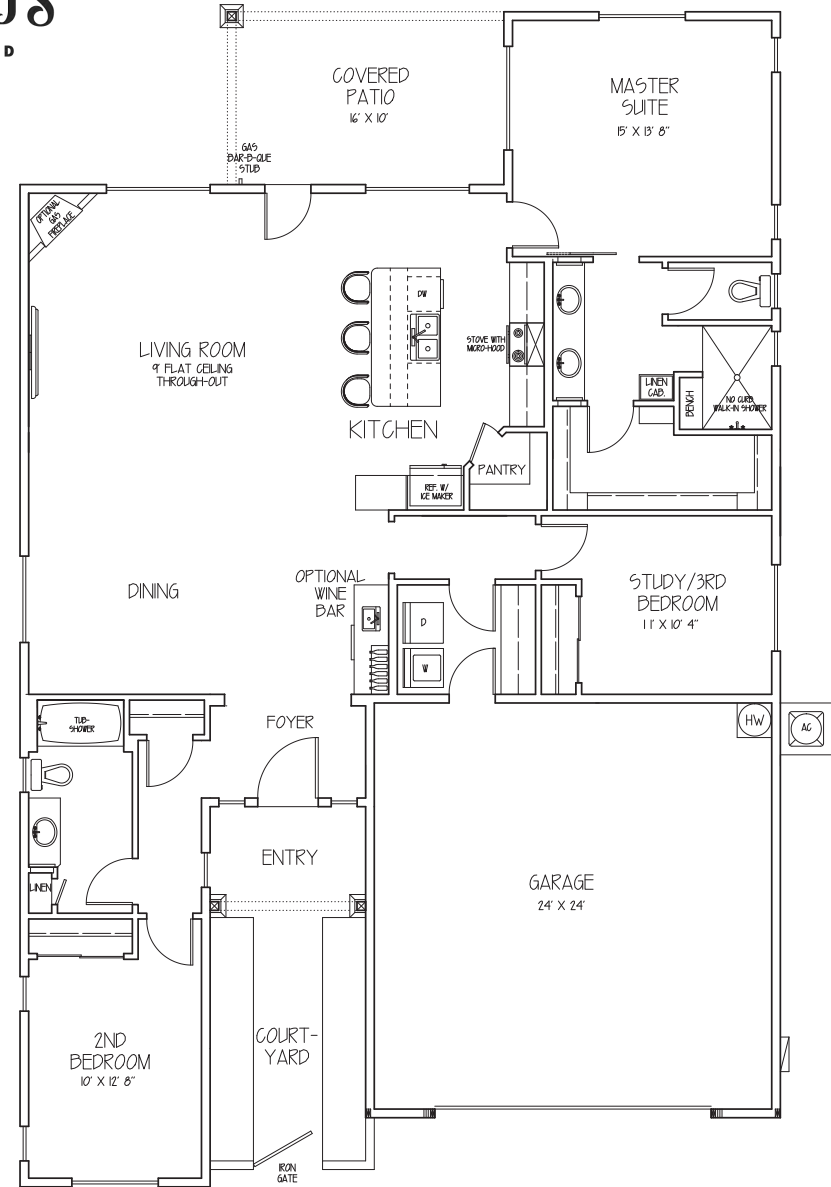

THE
VINEYARDS
AT COTTONWOOD

Shown with wainscot option

SCION

The "Grand Entrance" House

The Scion is an attractive, easy-living home design. With flowing, open spaces and excellent bedroom separation, the Scion is perfect for guests or family. Among the highlights of this comfortable home are a grand, front entrance through a private courtyard and a large owner's suite with roomy walk-in closet. A modern kitchen with large island is perfect for gathering with family and friends.

\$347,000

Starting from

1845	2-3	2	2
Square Feet	Bedrooms	Bathrooms	Car Garage

For marketing purposes only. Stated dimensions and square footage are approximate and should not be used as a representation of the home's precise or actual size.