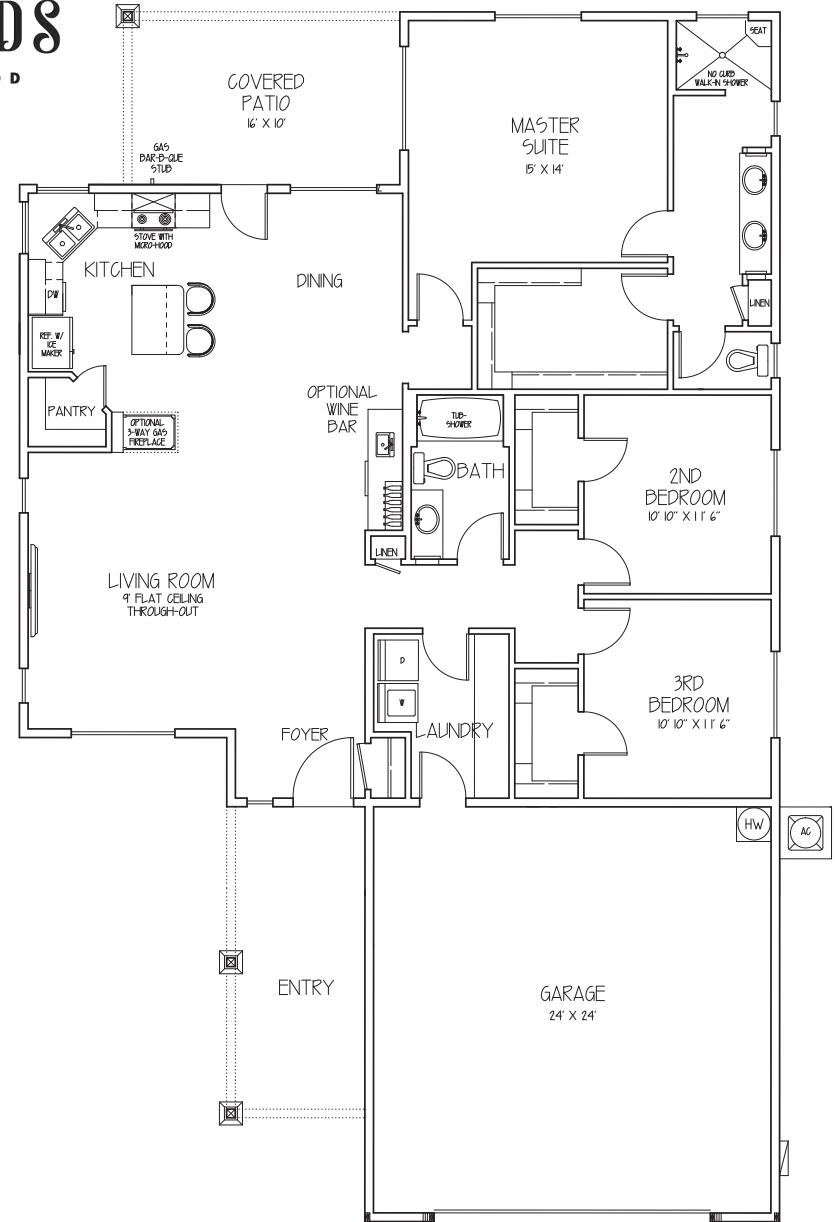

THE
VINEYARDS
 AT COTTONWOOD

Shown with wainscot option

VERAISON

The "Closet" House

Natural light flows through the Veraison, and each bedroom features a spacious, walk-in closet. The shaded back patio allows for dining al fresco with friends and family. Upgrade the laundry room to become a convenient, catchall entry from the garage.

\$333,000

Starting from

1756	2-3	2	2
Square Feet	Bedrooms	Bathrooms	Car Garage

For marketing purposes only. Stated dimensions and square footage are approximate and should not be used as a representation of the home's precise or actual size.